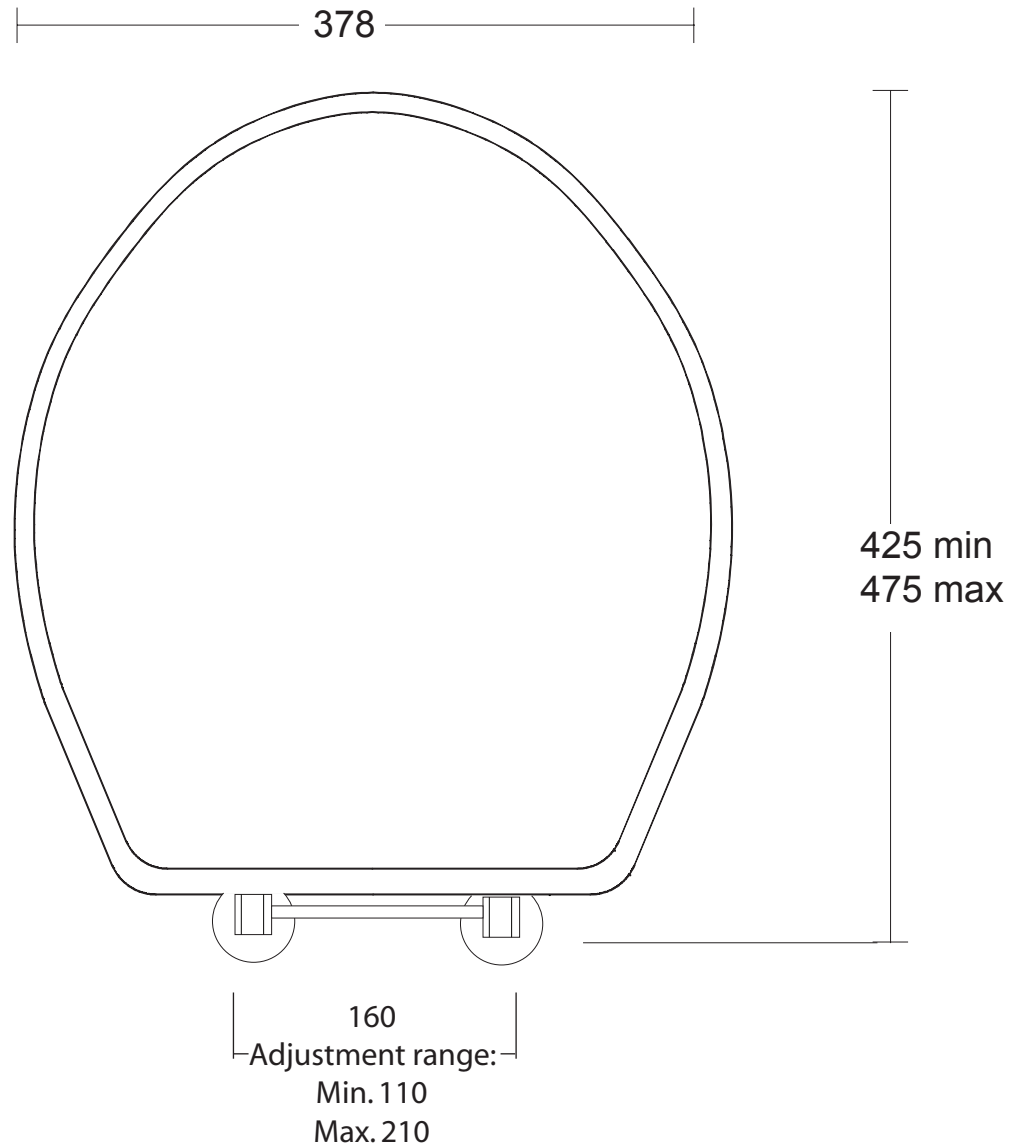

Toilet Seats	
Drift	Standard Hinge

We recommend that all products are purchased with the assistance of a specialist bathroom retailer and always installed by an experienced installer who is a member of a recognized association. All sizes quoted are nominal: items may vary by plus or minus 2% against the figures quoted. When planning installations where dimensions are critical, it is essential that the space allowed for individual items is physically checked. Imperial Bathrooms can not be held liable for any costs associated with items not fitting in any given area. The contents of this statement are based on information correct at the time of publication. We reserve the right to make alterations and changes in product characteristics, fixing, packaging, operation etc at any time without notice.