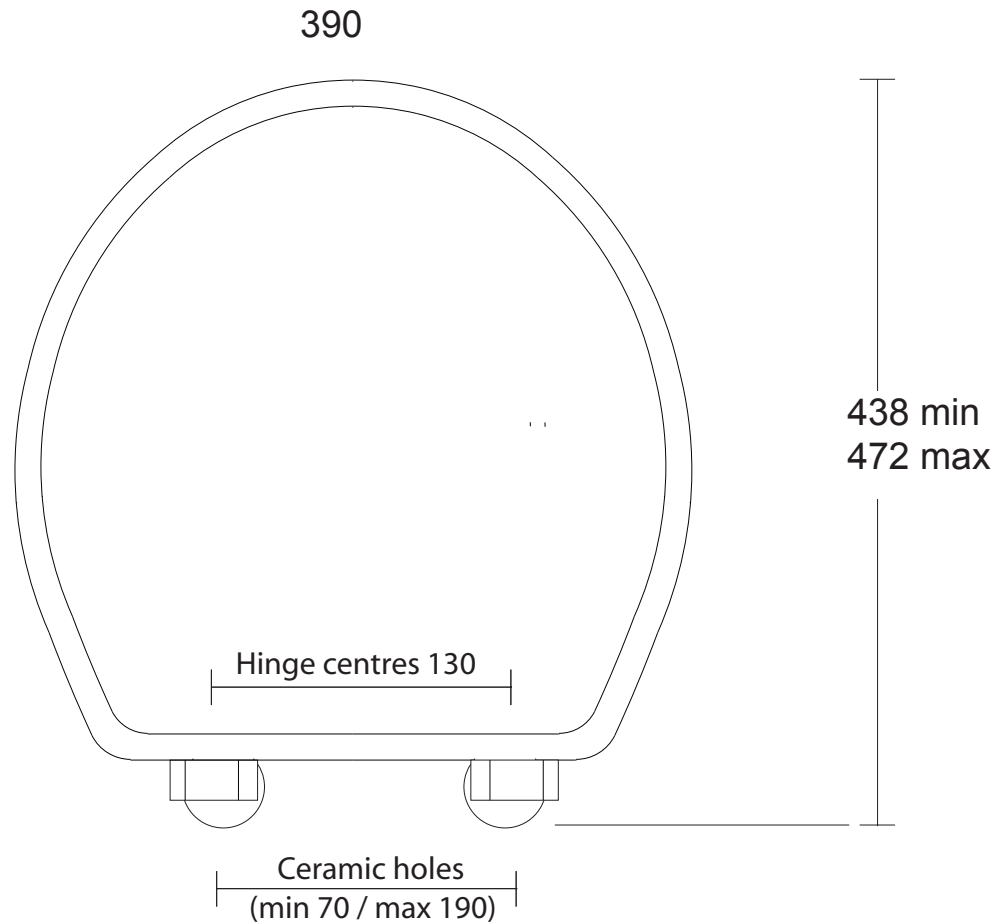

Toilet Seats	
Oval	Soft Close

We recommend that all products are purchased with the assistance of a specialist bathroom retailer and always installed by an experienced installer who is a member of a recognized association. All sizes quoted are nominal: items may vary by plus or minus 2% against the figures quoted. When planning installations where dimensions are critical, it is essential that the space allowed for individual items is physically checked. Imperial Bathrooms can not be held liable for any costs associated with items not fitting in any given area. The contents of this statement are based on information correct at the time of publication. We reserve the right to make alterations and changes in product characteristics, fixing, packaging, operation etc at any time without notice.