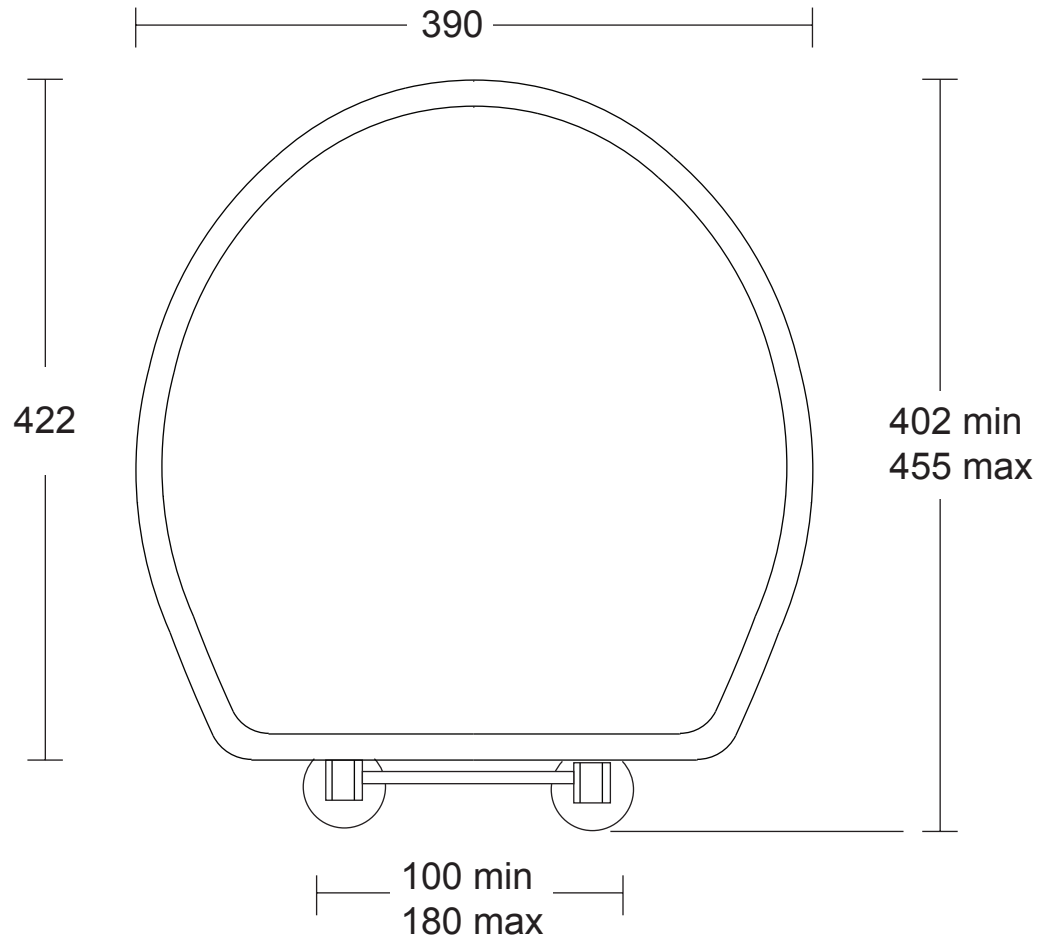

Toilet Seats	
Oval	Standard Hinge

We recommend that all products are purchased with the assistance of a specialist bathroom retailer and always installed by an experienced installer who is a member of a recognized association. All sizes quoted are nominal: items may vary by plus or minus 2% against the figures quoted. When planning installations where dimensions are critical, it is essential that the space allowed for individual items is physically checked. Imperial Bathrooms can not be held liable for any costs associated with items not fitting in any given area. The contents of this statement are based on information correct at the time of publication. We reserve the right to make alterations and changes in product characteristics, fixing, packaging, operation etc at any time without notice.