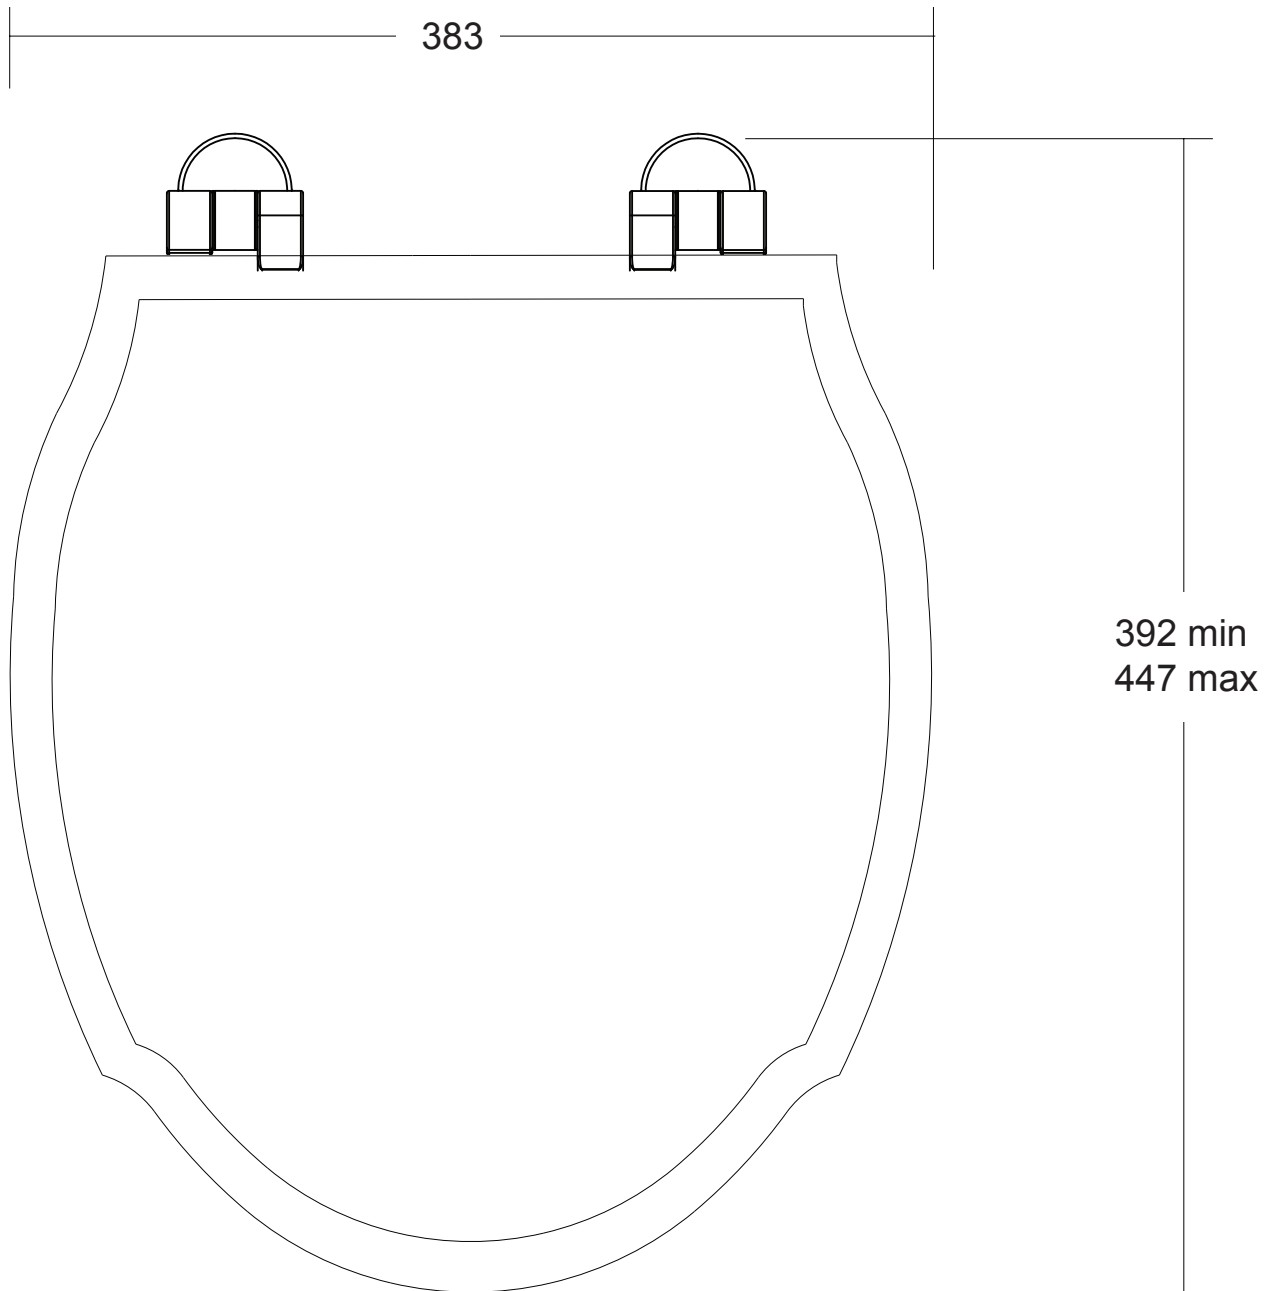

Toilet Seats	
Westminster	Soft close Hinge

We recommend that all products are purchased with the assistance of a specialist bathroom retailer and always installed by an experienced installer who is a member of a recognized association. All sizes quoted are nominal: items may vary by plus or minus 2% against the figures quoted. When planning installations where dimensions are critical, it is essential that the space allowed for individual items is physically checked. Imperial Bathrooms can not be held liable for any costs associated with items not fitting in any given area. The contents of this statement are based on information correct at the time of publication. We reserve the right to make alterations and changes in product characteristics, fixing, packaging, operation etc at any time without notice.