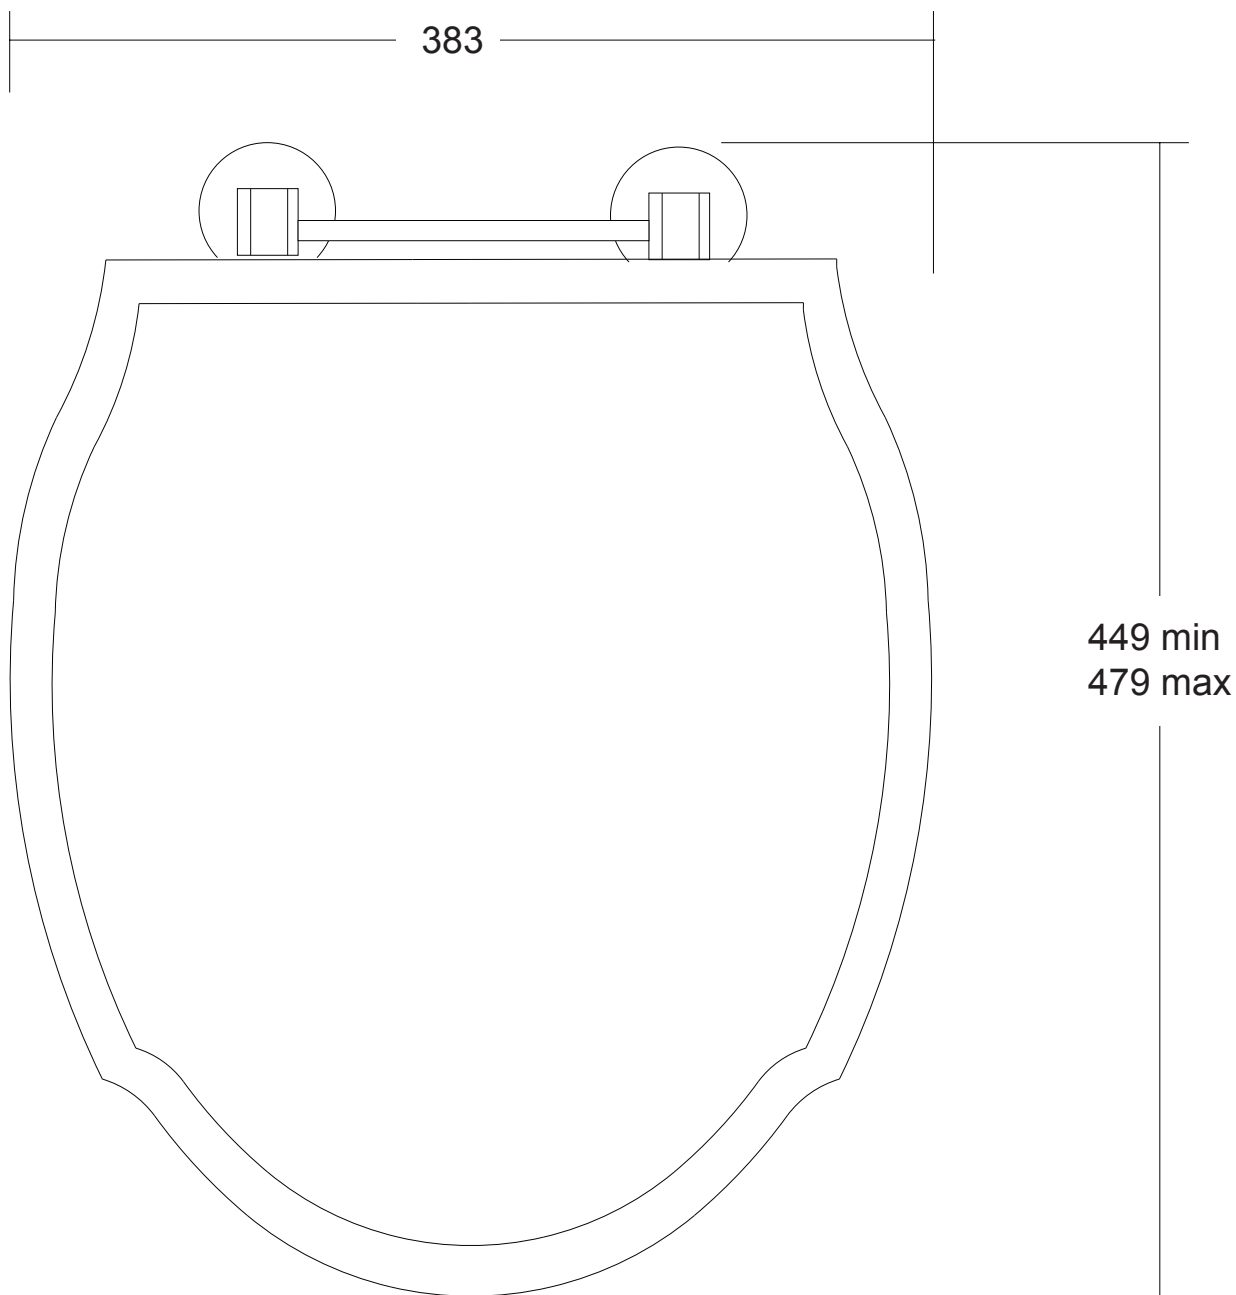

Toilet Seats	
Westminster	Standard Hinge

We recommend that all products are purchased with the assistance of a specialist bathroom retailer and always installed by an experienced installer who is a member of a recognized association. All sizes quoted are nominal: items may vary by plus or minus 2% against the figures quoted. When planning installations where dimensions are critical, it is essential that the space allowed for individual items is physically checked. Imperial Bathrooms can not be held liable for any costs associated with items not fitting in any given area. The contents of this statement are based on information correct at the time of publication. We reserve the right to make alterations and changes in product characteristics, fixing, packaging, operation etc at any time without notice.