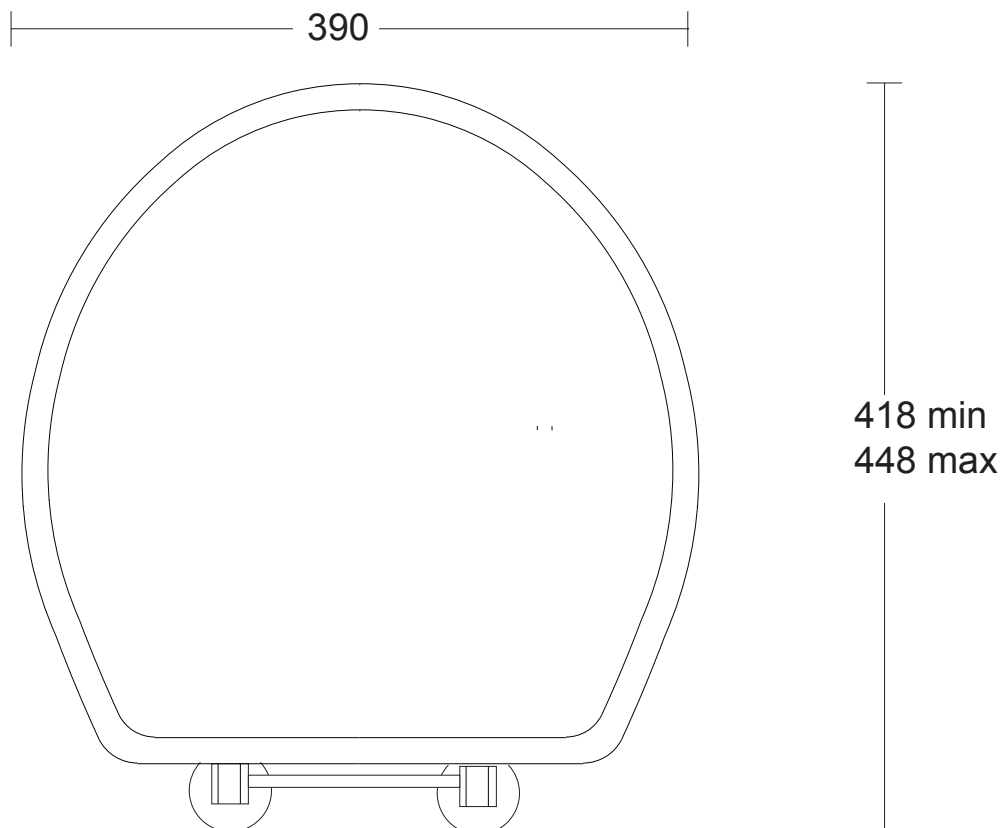

Toilet Seats	
Windsor	Standard Hinge

We recommend that all products are purchased with the assistance of a specialist bathroom retailer and always installed by an experienced installer who is a member of a recognized association. All sizes quoted are nominal: items may vary by plus or minus 2% against the figures quoted. When planning installations where dimensions are critical, it is essential that the space allowed for individual items is physically checked. Imperial Bathrooms can not be held liable for any costs associated with items not fitting in any given area. The contents of this statement are based on information correct at the time of publication. We reserve the right to make alterations and changes in product characteristics, fixing, packaging, operation etc at any time without notice.