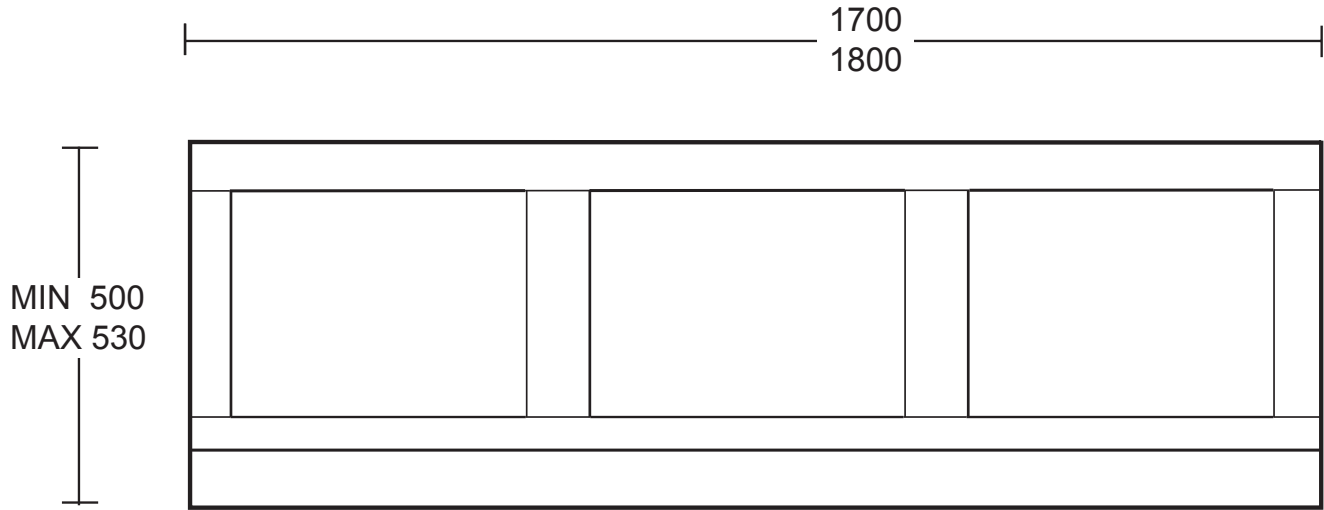

Furniture Collection	
Bath Panel	Thurlestone bath panels

Panel Thickness - 20mm
Plinth Thickness - 20mm

We recommend that all products are purchased with the assistance of a specialist bathroom retailer and always installed by an experienced installer who is a member of a recognized association. All sizes quoted are nominal: items may vary by plus or minus 2% against the figures quoted. When planning installations where dimensions are critical, it is essential that the space allowed for individual items is physically checked. Imperial Bathrooms can not be held liable for any costs associated with items not fitting in any given area. The contents of this statement are based on information correct at the time of publication. We reserve the right to make alterations and changes in product characteristics, fixing, packaging, operation etc at any time without notice.