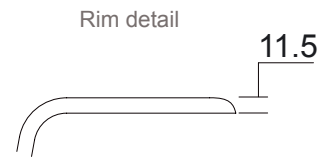

Bath Collection	
Cast Iron Tubs	Harrington single ended cast iron bath

Approximate internal base dimensions
370 x 1100

Please note overall height including the adjustable feet is 550min/610 max

1700	1700	750	470	1530	600	-	-	393	-	325	-	-	-	-	-	-
	A	B	C	D	E	F	G	H	I	J	L	M	N	O		

1700

KG	LT
PESOWEIGHT 132	VOL. 220

We recommend that all products are purchased with the assistance of a specialist bathroom retailer and always installed by an experienced installer who is a member of a recognized association. All sizes quoted are nominal: items may vary by plus minus 2% against the figures quoted. When planning installations where dimensions are critical, it is essential that the space allowed for individual items is physically checked. Imperial Bathrooms cannot be held liable for any costs associated with item not fitting in any given area. The contents of this statement are based on information correct at the time of publication. We reserve the right to make alterations and changes in product characteristics, fixing, packaging, operation etc. at any time without notice.