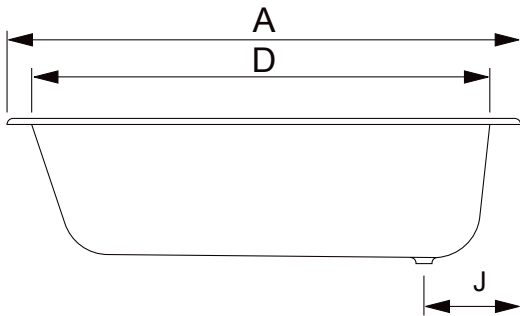

Bath Collection	
Cast Iron Tubs	Harrington single ended cast iron bath

Approximate internal base dimensions
370 x 1100

Please note overall height including the adjustable feet is 550min/610 max

1700	1700	750	470	1530	600	-	-	393	-	325	-	-	-	-	-	-
	A	B	C	D	E	F	G	H	I	J	L	M	N	O		

1700

KG	LT
PESOWEIGHT 132	VOL. 220

We recommend that all products are purchased with the assistance of a specialist bathroom retailer and always installed by an experienced installer who is a member of a recognized association. All sizes quoted are nominal: items may vary by plus minus 2% against the figures quoted. When planning installations where dimensions are critical, it is essential that the space allowed for individual items is physically checked. Imperial Bathrooms cannot be held liable for any costs associated with item not fitting in any given area. The contents of this statement are based on information correct at the time of publication. We reserve the right to make alterations and changes in product characteristics, fixing, packaging, operation etc. at any time without notice.