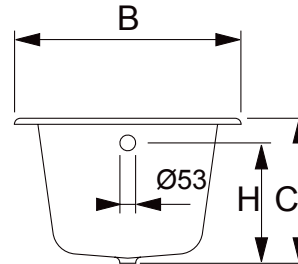

Bath Collection	
Cast Iron Tubs	Harrington single ended cast iron bath

Approximate internal base dimensions
370 x 1100

Please note overall height including the adjustable feet is 550min/610 max

1700	1700	750	470	1530	600	-	-	393	-	325	-	-	-	-	-	-
	A	B	C	D	E	F	G	H	I	J	L	M	N	O		

1700

KG	LT
PESOWEIGHT 132	VOL. 220

We recommend that all products are purchased with the assistance of a specialist bathroom retailer and always installed by an experienced installer who is a member of a recognized association. All sizes quoted are nominal: items may vary by plus minus 2% against the figures quoted. When planning installations where dimensions are critical, it is essential that the space allowed for individual items is physically checked. Imperial Bathrooms cannot be held liable for any costs associated with item not fitting in any given area. The contents of this statement are based on information correct at the time of publication. We reserve the right to make alterations and changes in product characteristics, fixing, packaging, operation etc. at any time without notice.