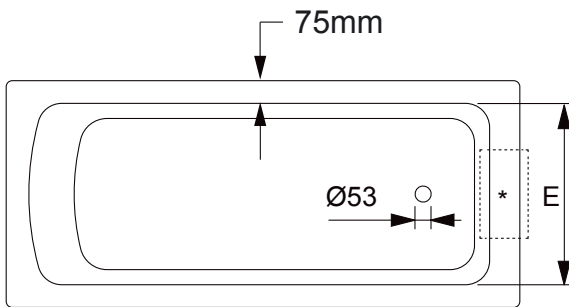

Bath Collection	
Cast Iron Tubs	Harrington single ended cast iron bath

Approximate internal base dimensions
370 x 1100

Please note overall height including the adjustable feet is 550min/610 max

1700	1700	750	470	1530	600	-	-	393	-	325	-	-	-	-	-	-
	A	B	C	D	E	F	G	H	I	J	L	M	N	O		

1700

KG	LT
PESOWEIGHT 132	VOL. 220

We recommend that all products are purchased with the assistance of a specialist bathroom retailer and always installed by an experienced installer who is a member of a recognized association. All sizes quoted are nominal: items may vary by plus minus 2% against the figures quoted. When planning installations where dimensions are critical, it is essential that the space allowed for individual items is physically checked. Imperial Bathrooms cannot be held liable for any costs associated with item not fitting in any given area. The contents of this statement are based on information correct at the time of publication. We reserve the right to make alterations and changes in product characteristics, fixing, packaging, operation etc. at any time without notice.