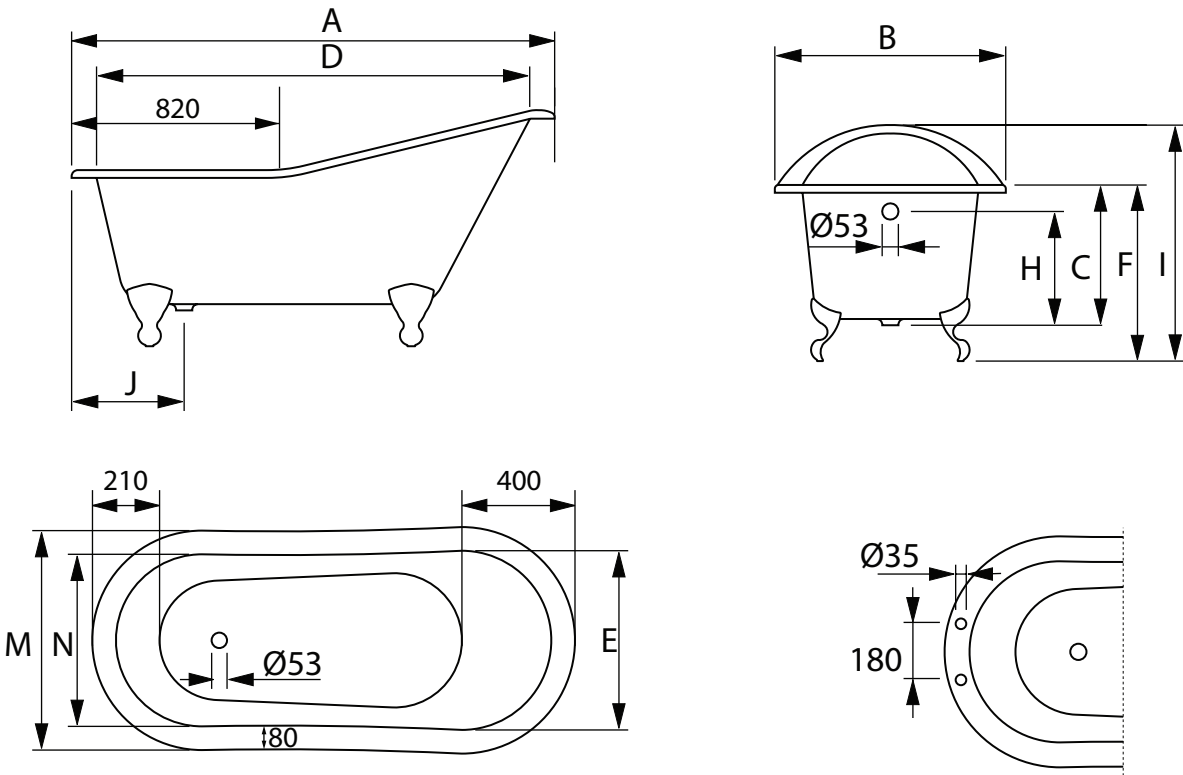

Bath Collection	
Cast Iron Tubs	Ritz slipper bath

1540	1540	765	445	1380	600	582	-	353	779	290	-	740	580	-	-	-	-
1700	1700	760	450	1548	608	580	-	370	795	300	-	730	578	-	-	-	-

A B C D E F G H I J L M N O P Q R

1540		1700	
KG	LT	KG	LT
PESO/WEIGHT	VOL.	PESO/WEIGHT	VOL.
121	180	125	205

We recommend that all products are purchased with the assistance of a specialist bathroom retailer and always installed by an experienced installer who is a member of a recognized association. All sizes quoted are nominal: items may vary by plus minus 2% against the figures quoted. When planning installations where dimensions are critical, it is essential that the space allowed for individual items is physically checked. Imperial Bathrooms cannot be held liable for any costs associated with item not fitting in any given area. The contents of this statement are based on information correct at the time of publication. We reserve the right to make alterations and changes in product characteristics, fixing, packaging, operation etc. at any time without notice.