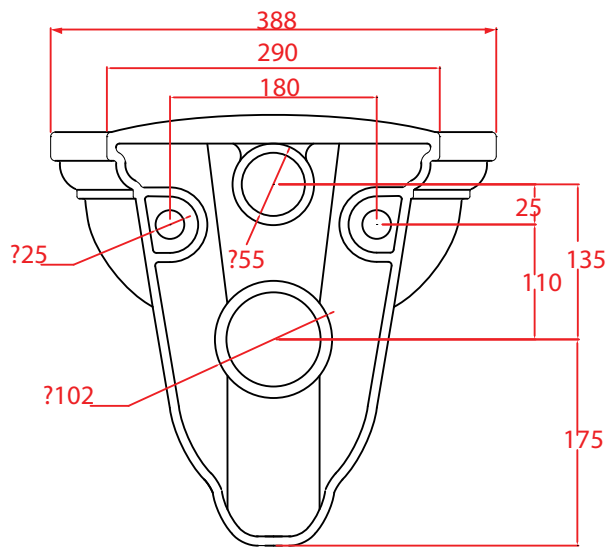

Ceramic Collection	
Carlyon	Wall Hung WC Pan

We recommend that all products are purchased with the assistance of a specialist bathroom retailer and always installed by an experienced installer who is a member of a recognized association. All sizes quoted are nominal: items may vary by plus or minus 2% against the figures quoted. When planning installations where dimensions are critical, it is essential that the space allowed for individual items is physically checked. Imperial Bathrooms can not be held liable for any costs associated with items not fitting in any given area. The contents of this statement are based on information correct at the time of publication. We reserve the right to make alterations and changes in product characteristics, fixing, packaging, operation etc at any time without notice.