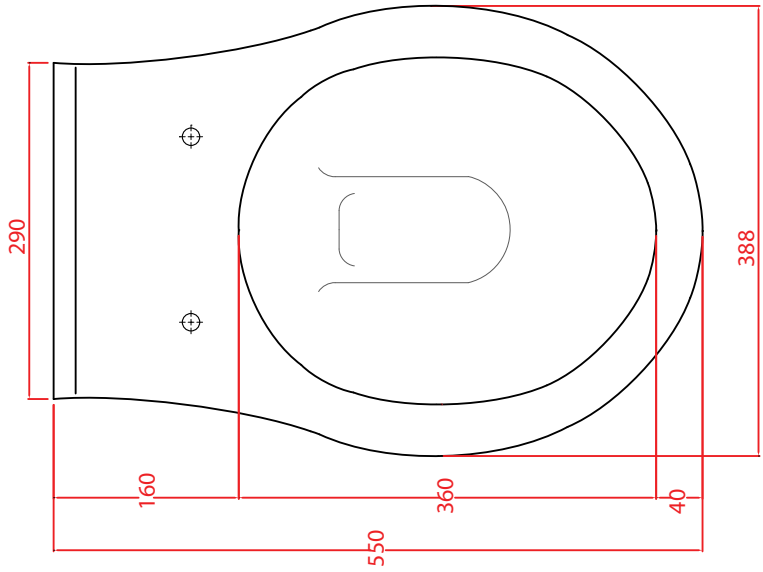

Ceramic Collection	
Carlyon	Wall Hung WC Pan

We recommend that all products are purchased with the assistance of a specialist bathroom retailer and always installed by an experienced installer who is a member of a recognized association. All sizes quoted are nominal: items may vary by plus or minus 2% against the figures quoted. When planning installations where dimensions are critical, it is essential that the space allowed for individual items is physically checked. Imperial Bathrooms can not be held liable for any costs associated with items not fitting in any given area. The contents of this statement are based on information correct at the time of publication. We reserve the right to make alterations and changes in product characteristics, fixing, packaging, operation etc at any time without notice.