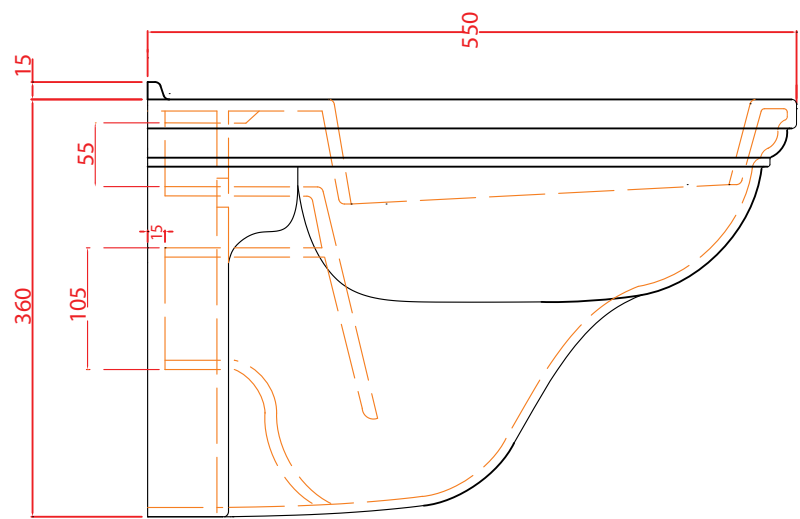

Ceramic Collection	
Carlyon	Wall Hung WC Pan

We recommend that all products are purchased with the assistance of a specialist bathroom retailer and always installed by an experienced installer who is a member of a recognized association. All sizes quoted are nominal: items may vary by plus or minus 2% against the figures quoted. When planning installations where dimensions are critical, it is essential that the space allowed for individual items is physically checked. Imperial Bathrooms can not be held liable for any costs associated with items not fitting in any given area. The contents of this statement are based on information correct at the time of publication. We reserve the right to make alterations and changes in product characteristics, fixing, packaging, operation etc at any time without notice.