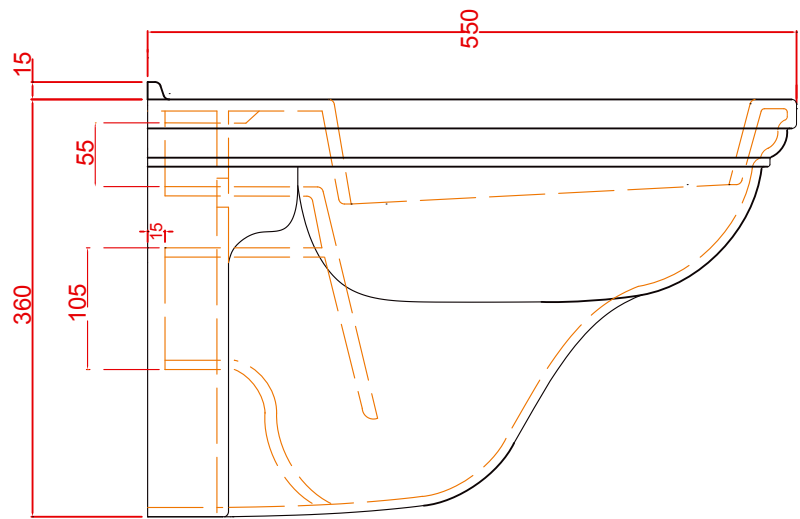

Ceramic Collection	
Drift	Wall Hung WC Pan

We recommend that all products are purchased with the assistance of a specialist bathroom retailer and always installed by an experienced installer who is a member of a recognized association. All sizes quoted are nominal: items may vary by plus minus 2% against the figures quoted. When planning installations where dimensions are critical, it is essential that the space allowed for individual items is physically checked. Imperial Bathrooms cannot be held liable for any costs associated with item not fitting in any given area. The contents of this statement are based on information correct at the time of publication. We reserve the right to make alterations and changes in product characteristics, fixing, packaging, operation etc. at any time without notice.