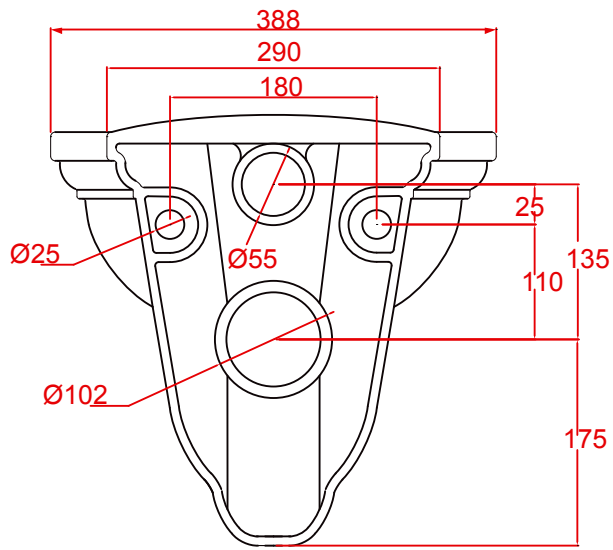

Ceramic Collection	
Drift	Wall Hung WC Pan

We recommend that all products are purchased with the assistance of a specialist bathroom retailer and always installed by an experienced installer who is a member of a recognized association. All sizes quoted are nominal: items may vary by plus minus 2% against the figures quoted. When planning installations where dimensions are critical, it is essential that the space allowed for individual items is physically checked. Imperial Bathrooms cannot be held liable for any costs associated with item not fitting in any given area. The contents of this statement are based on information correct at the time of publication. We reserve the right to make alterations and changes in product characteristics, fixing, packaging, operation etc. at any time without notice.