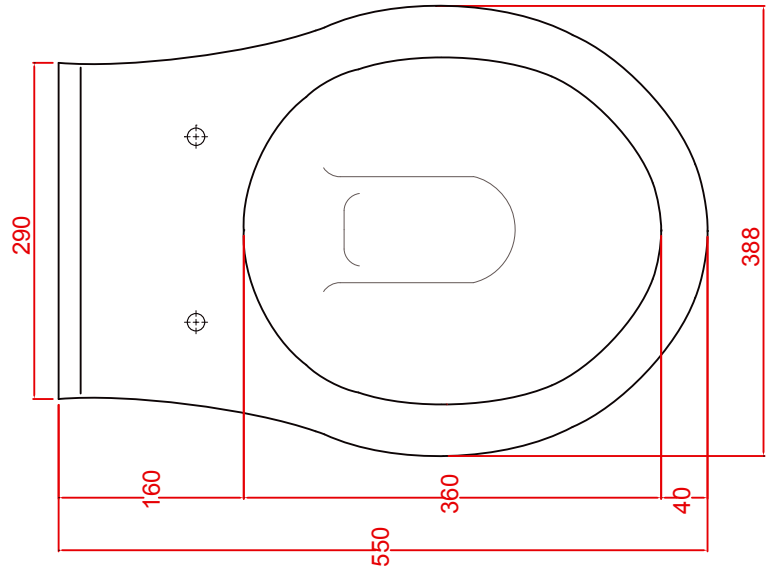

Ceramic Collection	
Drift	Wall Hung WC Pan

We recommend that all products are purchased with the assistance of a specialist bathroom retailer and always installed by an experienced installer who is a member of a recognized association. All sizes quoted are nominal: items may vary by plus minus 2% against the figures quoted. When planning installations where dimensions are critical, it is essential that the space allowed for individual items is physically checked. Imperial Bathrooms cannot be held liable for any costs associated with item not fitting in any given area. The contents of this statement are based on information correct at the time of publication. We reserve the right to make alterations and changes in product characteristics, fixing, packaging, operation etc. at any time without notice.