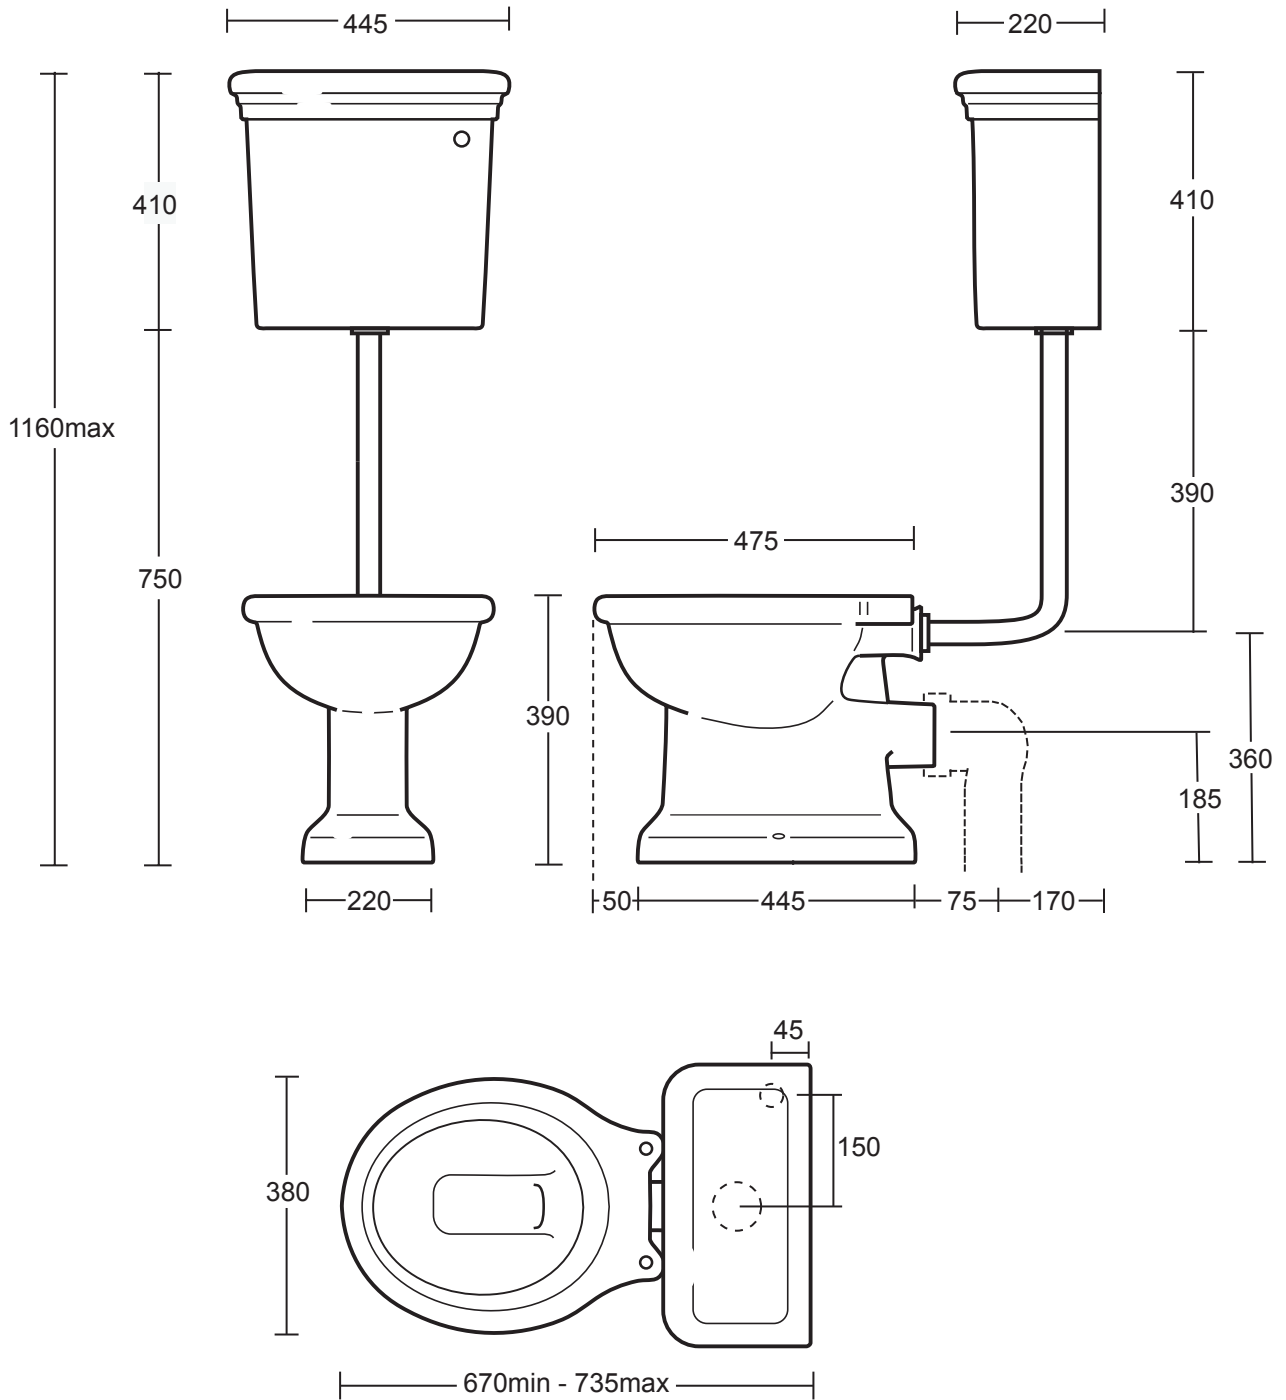

Ceramic Collection	
Etoile	Pan & low level cistern with 90 degree connector

We recommend that all products are purchased with the assistance of a specialist bathroom retailer and always installed by an experienced installer who is a member of a recognized association. All sizes quoted are nominal: items may vary by plus minus 2% against the figures quoted. When planning installations where dimensions are critical, it is essential that the space allowed for individual items is physically checked. Imperial Bathrooms cannot be held liable for any costs associated with item not fitting in any given area. The contents of this statement are based on information correct at the time of publication. We reserve the right to make alterations and changes in product characteristics, fixing, packaging, operation etc. at any time without notice.