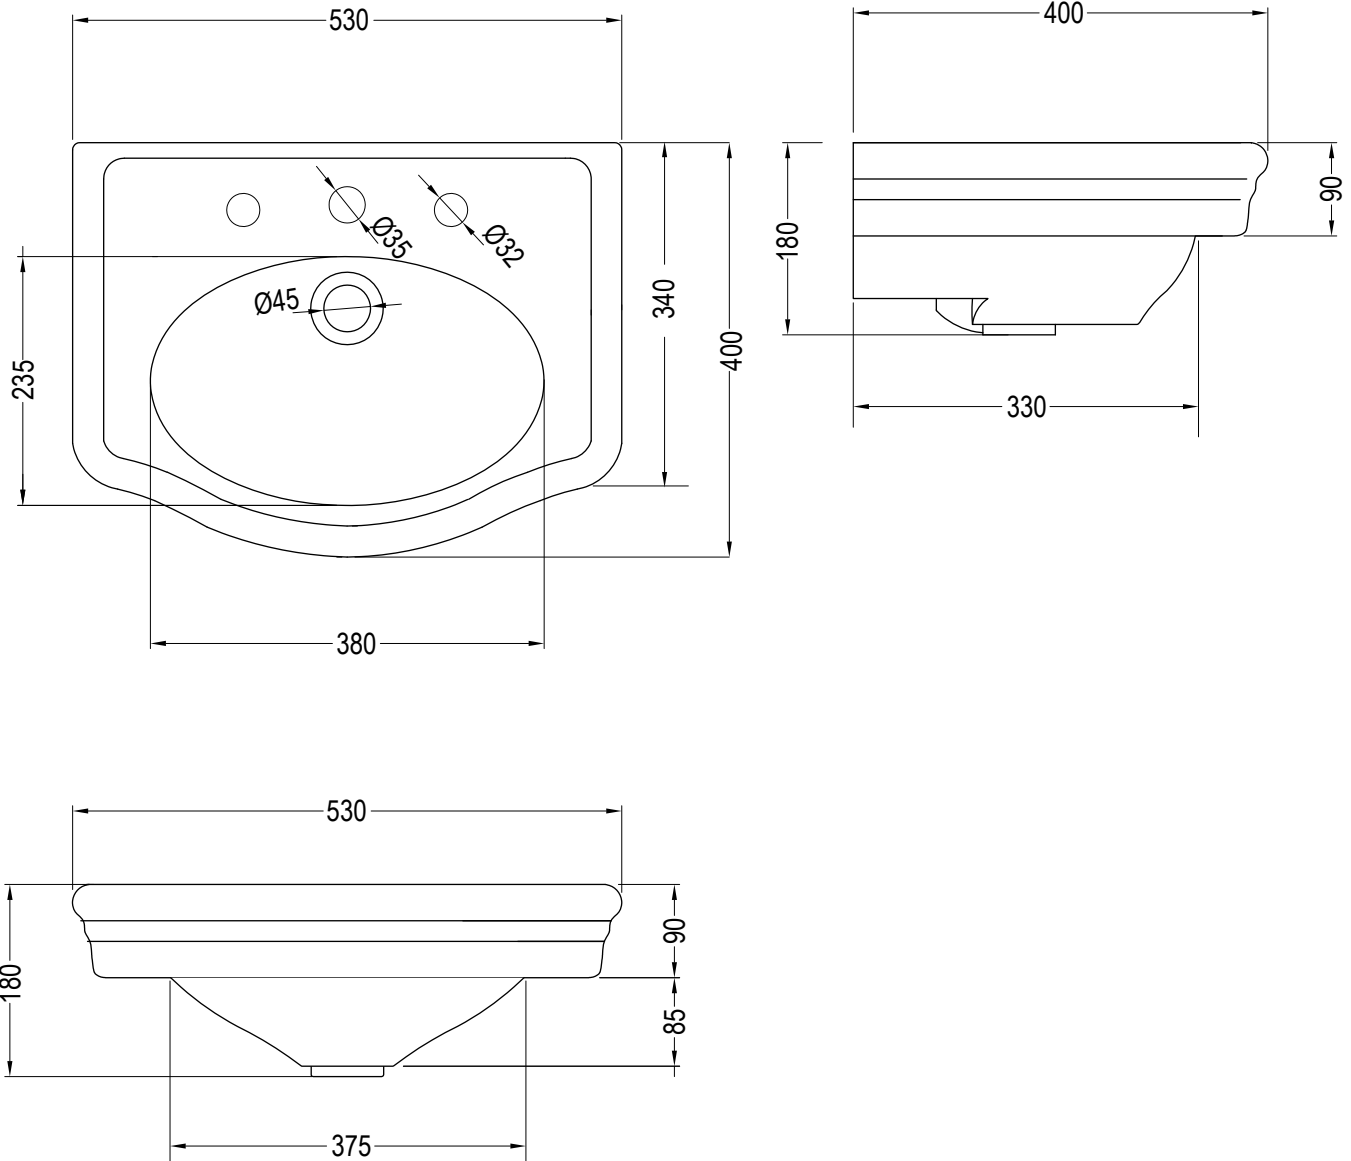

Ceramic Collection

New Etoile

Cloak Basin

We recommend that all products are purchased with the assistance of a specialist bathroom retailer and always installed by an experienced installer who is a member of a recognized association. All sizes quoted are nominal: items may vary by plus minus 2% against the figures quoted. When planning installations where dimensions are critical, it is essential that the space allowed for individual items is physically checked. Imperial Bathrooms cannot be held liable for any costs associated with item not fitting in any given area. The contents of this statement are based on information correct at the time of publication. We reserve the right to make alterations and changes in product characteristics, fixing, packaging, operation etc. at any time without notice.