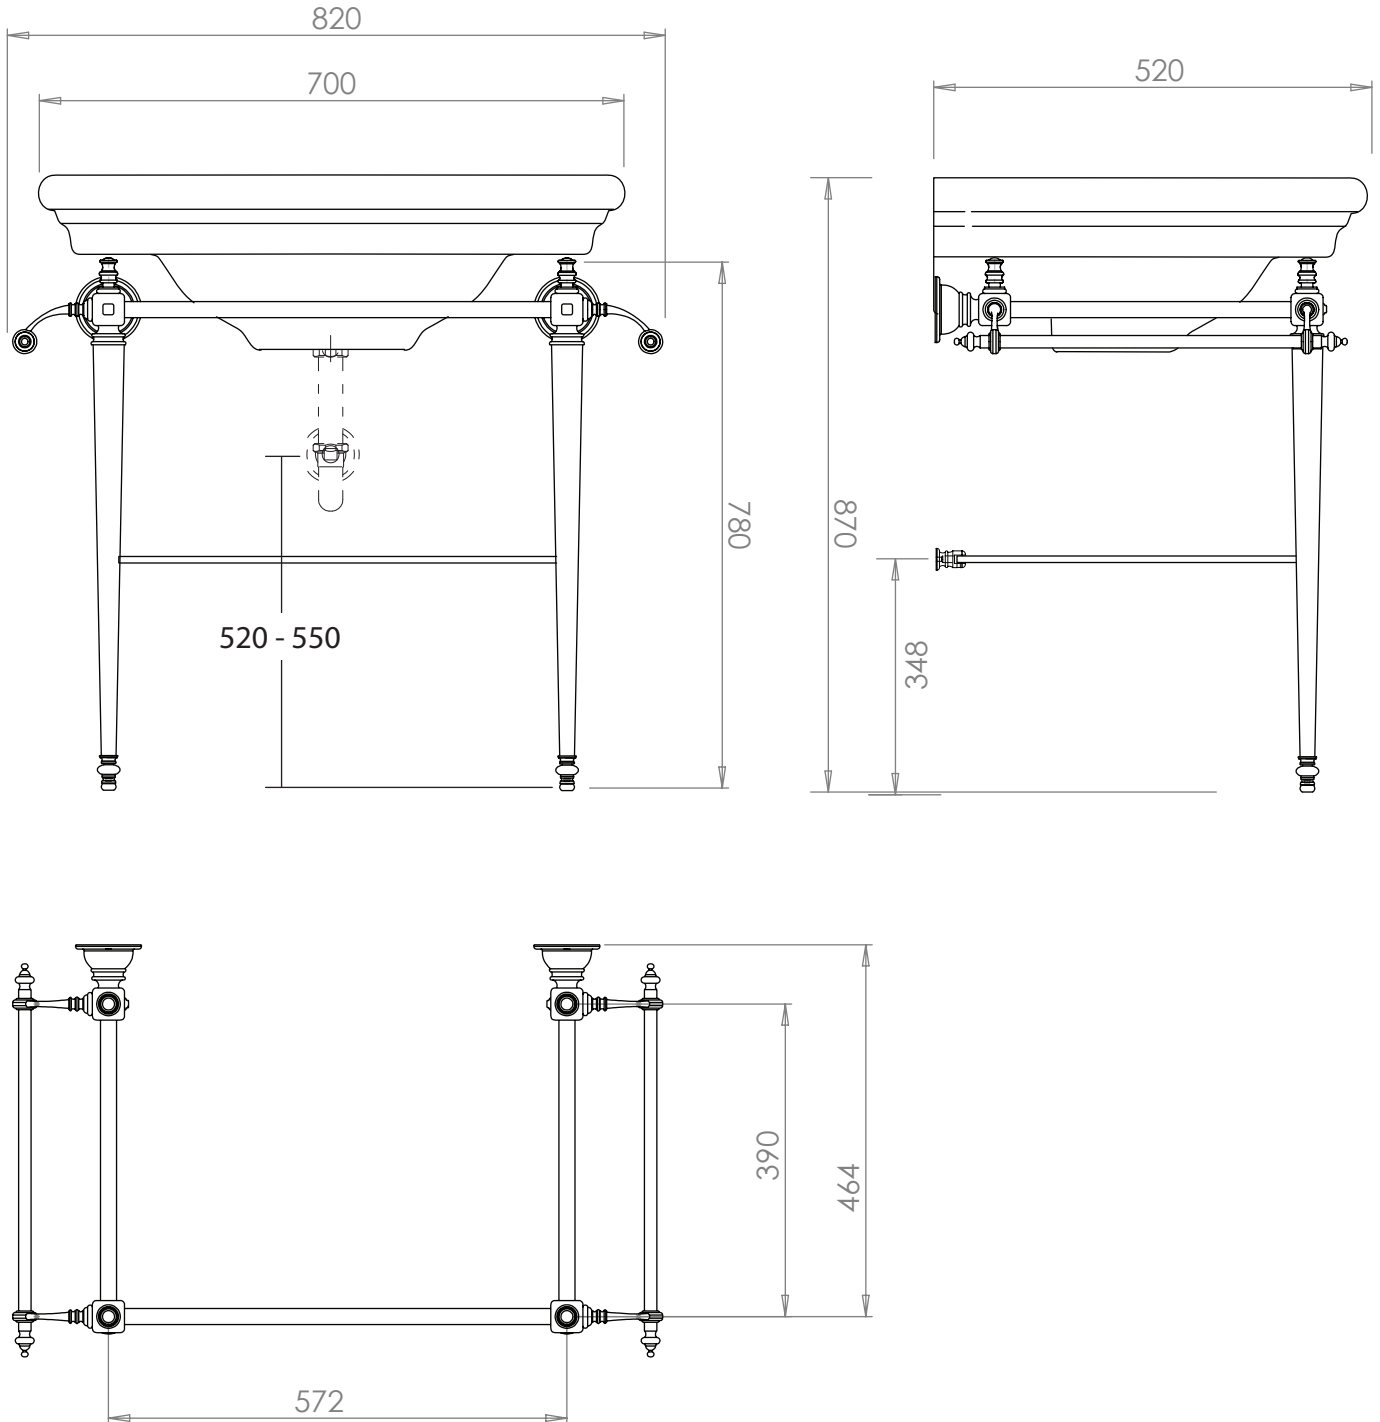

Furniture Collection	
Basin Stand	Etoile Vergennes Stand

We recommend that all products are purchased with the assistance of a specialist bathroom retailer and always installed by an experienced installer who is a member of a recognized association. All sizes quoted are nominal: items may vary by plus or minus 2% against the figures quoted. When planning installations where dimensions are critical, it is essential that the space allowed for individual items is physically checked. Imperial Bathrooms can not be held liable for any costs associated with items not fitting in any given area. The contents of this statement are based on information correct at the time of publication. We reserve the right to make alterations and changes in product characteristics, fixing, packaging, operation etc at any time without notice.