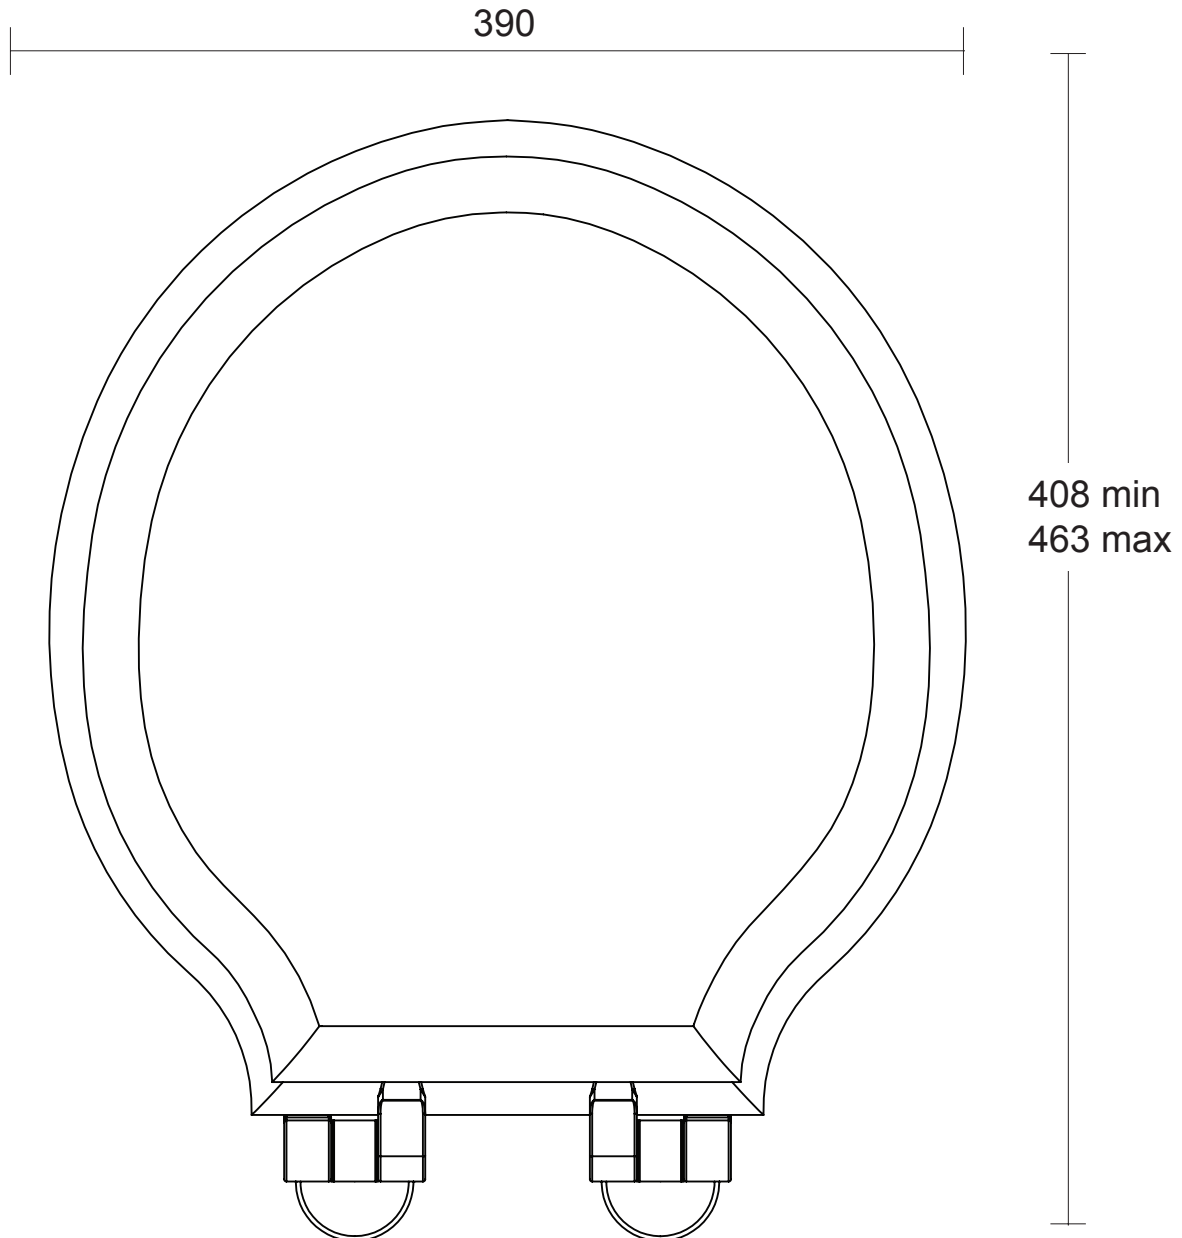

Toilet Seats	
Etoile	Soft close hinge

We recommend that all products are purchased with the assistance of a specialist bathroom retailer and always installed by an experienced installer who is a member of a recognized association. All sizes quoted are nominal: items may vary by plus or minus 2% against the figures quoted. When planning installations where dimensions are critical, it is essential that the space allowed for individual items is physically checked. Imperial Bathrooms can not be held liable for any costs associated with items not fitting in any given area. The contents of this statement are based on information correct at the time of publication. We reserve the right to make alterations and changes in product characteristics, fixing, packaging, operation etc at any time without notice.