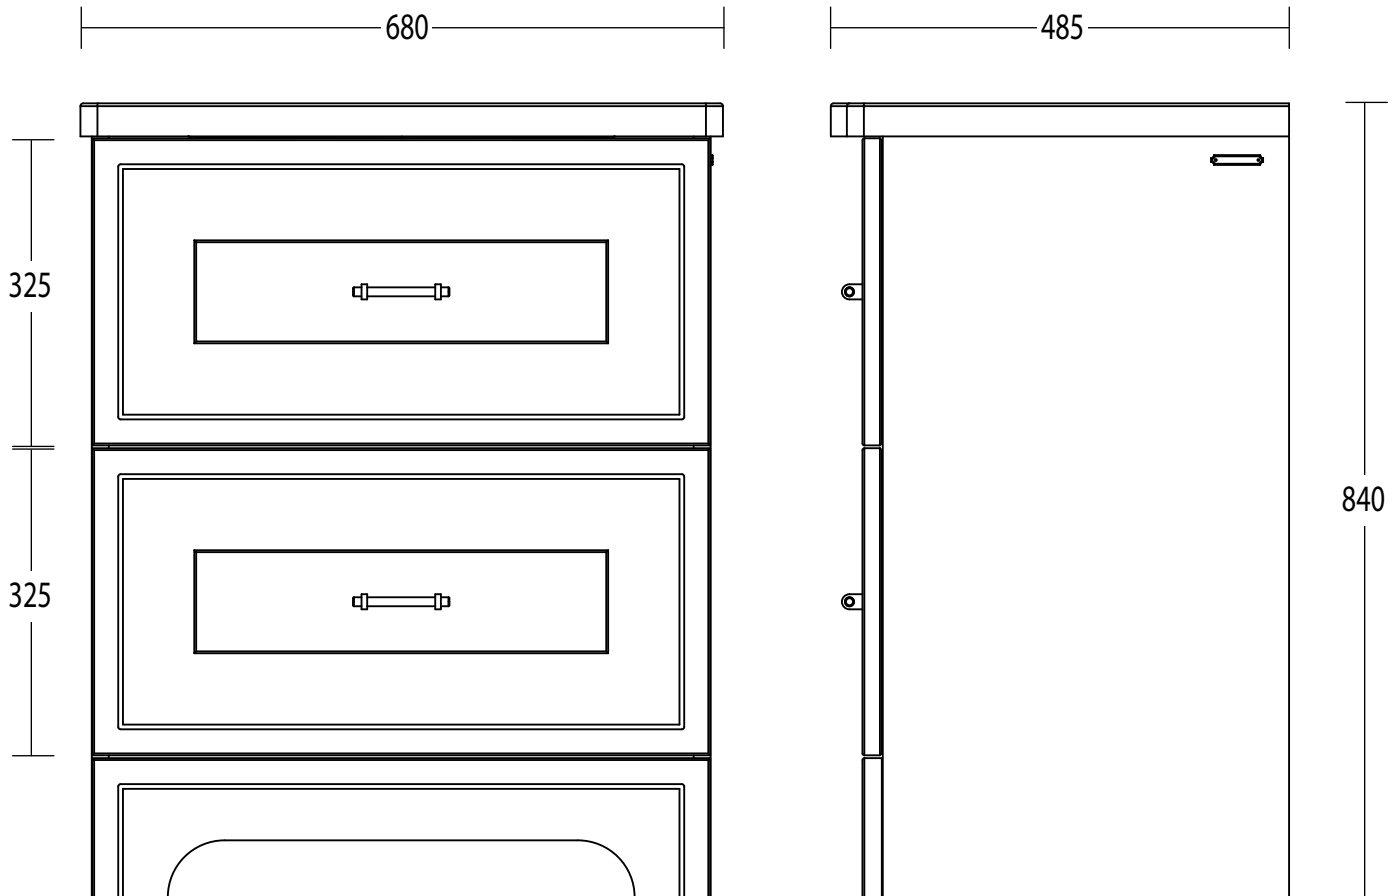

| Furniture Collection |                                  |
|----------------------|----------------------------------|
| Fradley              | Large 2 Drawer Freestanding Unit |

We recommend that all products are purchased with the assistance of a specialist bathroom retailer and always installed by an experienced installer who is a member of a recognised association. All sizes quoted are nominal : items may vary by +/- 2% against the figures quoted. When planning installations where dimensions are critical, it is essential that the space allowed for the individual items is physically checked. Imperial Bathrooms Ltd cannot be held liable for any costs associated with items not fitting in any given area. The contents of this statement are based on information correct at the time of publication. We reserve the right to make alterations in product characteristic, fixing, packaging, operation etc. at any time without notice.