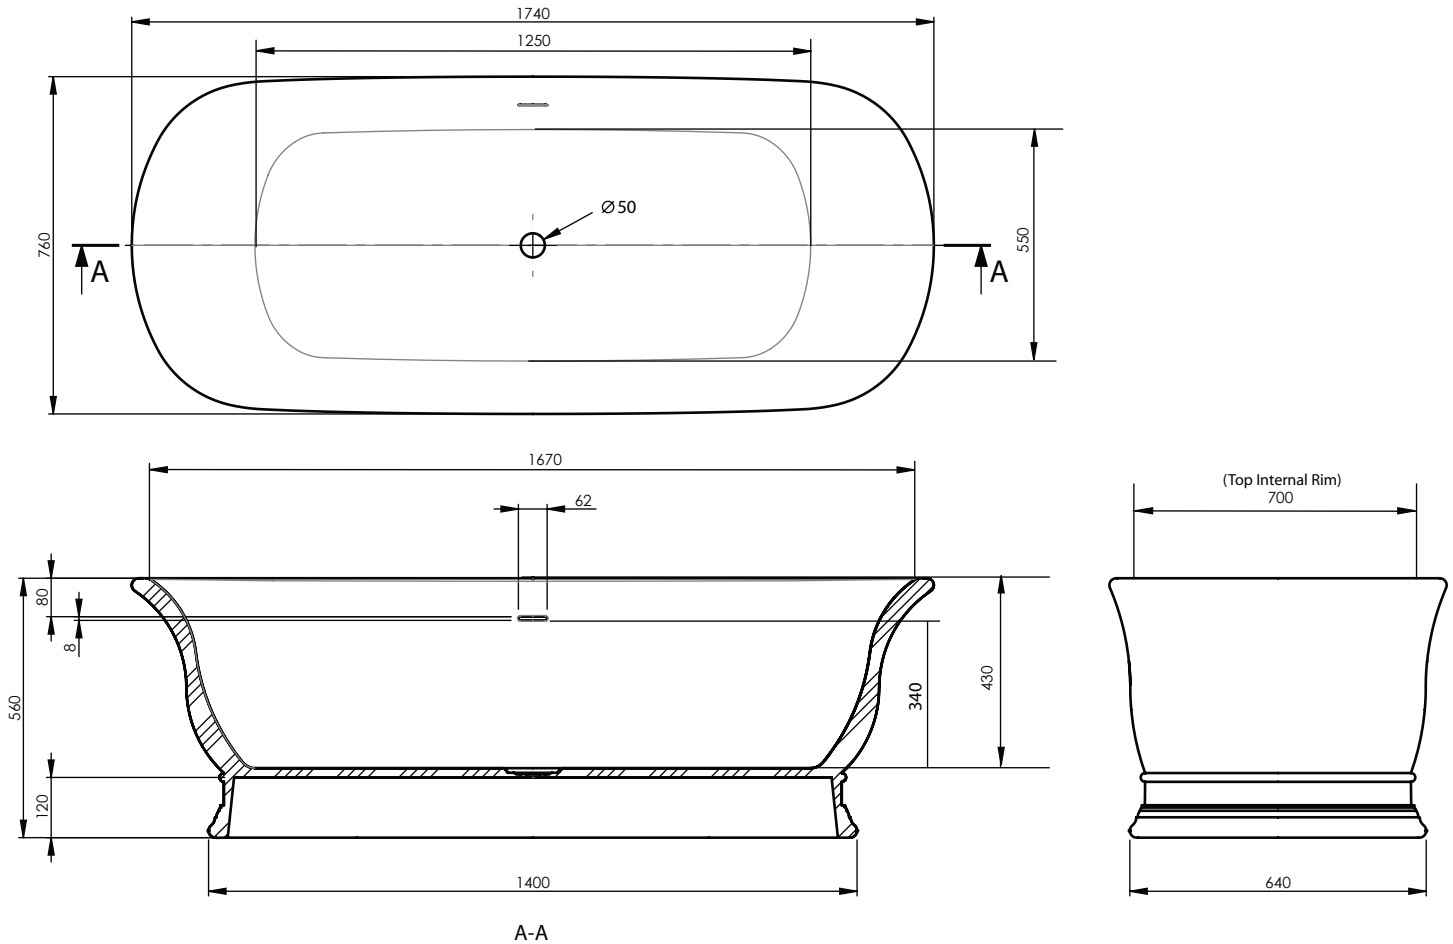

Bath Collection	
Windsor Baths	Marlow Bath

Weight Empty: 118 Kg  
 Weight Full: 298 Kg  
 Volume: 180 L

We recommend that all products are purchased with the assistance of a specialist bathroom retailer and always installed by an experienced installer who is a member of a recognized association. All sizes quoted are nominal: items may vary by plus or minus 2% against the figures quoted. When planning installations where dimensions are critical, it is essential that the space allowed for individual items is physically checked. Imperial Bathrooms can not be held liable for any costs associated with items not fitting in any given area. The contents of this statement are based on information correct at the time of publication. We reserve the right to make alterations and changes in product characteristics, fixing, packaging, operation etc at any time without notice.