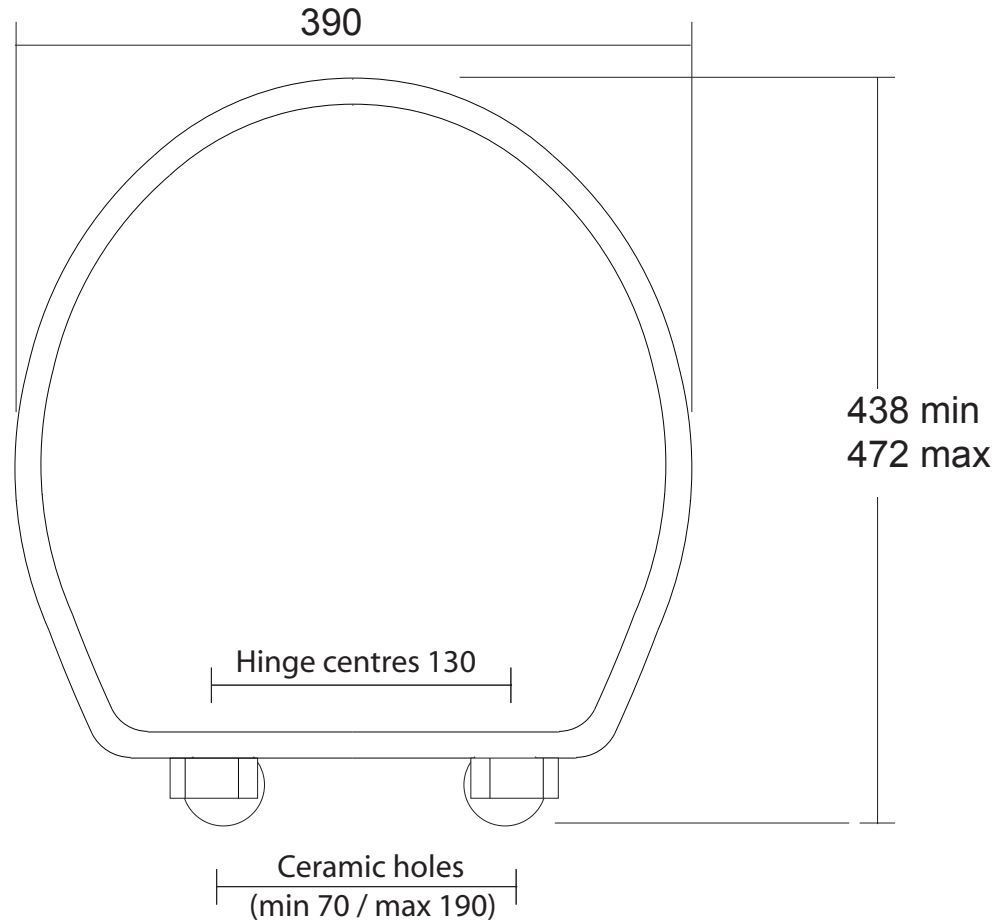

Toilet Seats	
Oval	Soft Close

We recommend that all products are purchased with the assistance of a specialist bathroom retailer and always installed by an experienced installer who is a member of a recognized association. All sizes quoted are nominal: items may vary by plus or minus 2% against the figures quoted. When planning installations where dimensions are critical, it is essential that the space allowed for individual items is physically checked. Imperial Bathrooms can not be held liable for any costs associated with items not fitting in any given area. The contents of this statement are based on information correct at the time of publication. We reserve the right to make alterations and changes in product characteristics, fixing, packaging, operation etc at any time without notice.