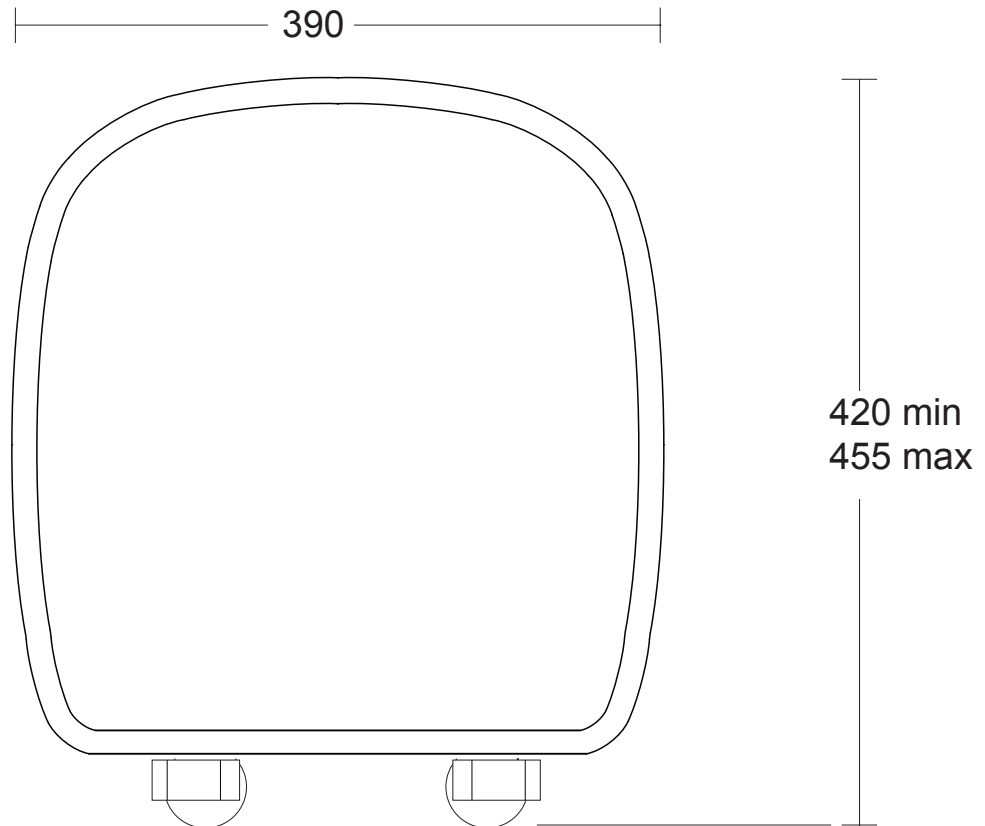

Toilet Seats	
Radcliffe	Soft Close

We recommend that all products are purchased with the assistance of a specialist bathroom retailer and always installed by an experienced installer who is a member of a recognized association. All sizes quoted are nominal: items may vary by plus or minus 2% against the figures quoted. When planning installations where dimensions are critical, it is essential that the space allowed for individual items is physically checked. Imperial Bathrooms can not be held liable for any costs associated with items not fitting in any given area. The contents of this statement are based on information correct at the time of publication. We reserve the right to make alterations and changes in product characteristics, fixing, packaging, operation etc at any time without notice.