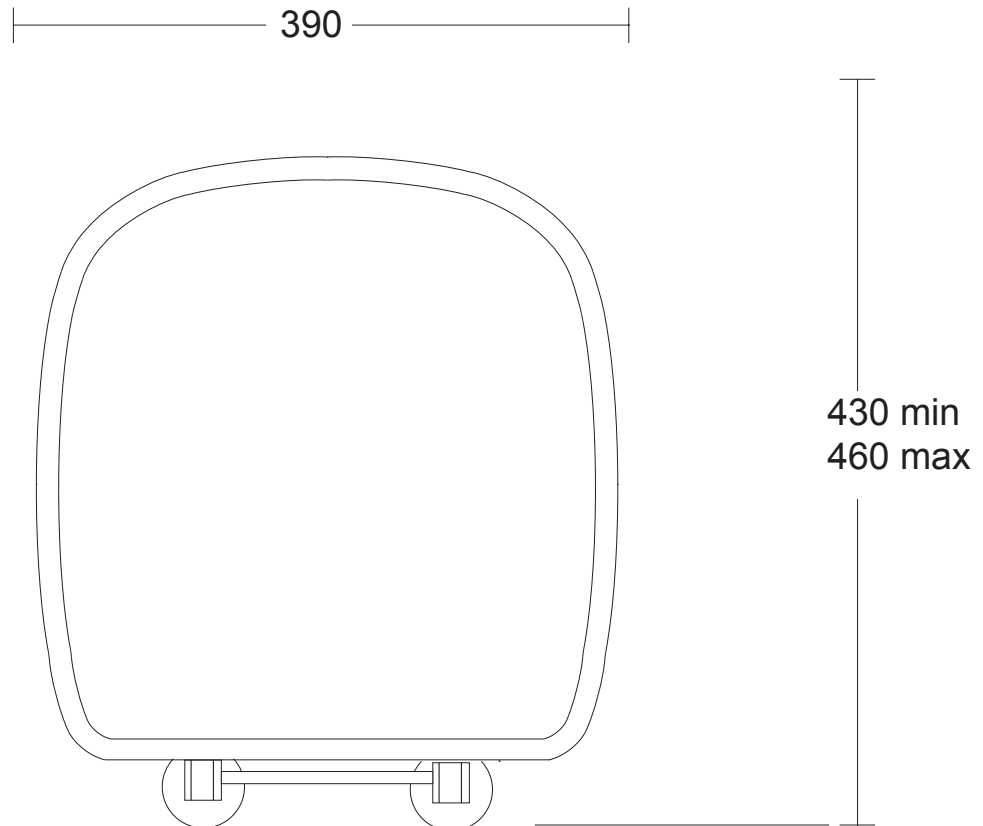

Toilet Seats	
Radcliffe	Standard Hinge

We recommend that all products are purchased with the assistance of a specialist bathroom retailer and always installed by an experienced installer who is a member of a recognized association. All sizes quoted are nominal: items may vary by plus or minus 2% against the figures quoted. When planning installations where dimensions are critical, it is essential that the space allowed for individual items is physically checked. Imperial Bathrooms can not be held liable for any costs associated with items not fitting in any given area. The contents of this statement are based on information correct at the time of publication. We reserve the right to make alterations and changes in product characteristics, fixing, packaging, operation etc at any time without notice.