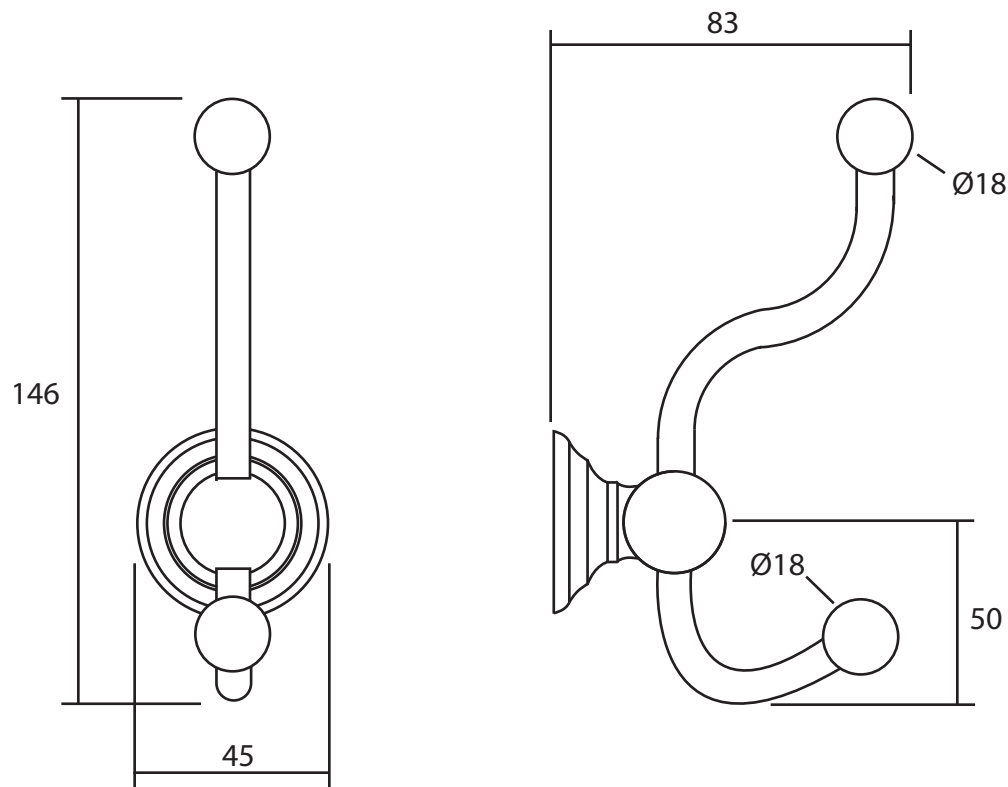

Accessories	
Richmond	Double robe hook

We recommend that all products are purchased with the assistance of a specialist bathroom retailer and always installed by an experienced installer who is a member of a recognized association. All sizes quoted are nominal: items may vary by plus or minus 2% against the figures quoted. When planning installations where dimensions are critical, it is essential that the space allowed for individual items is physically checked. Imperial Bathrooms can not be held liable for any costs associated with items not fitting in any given area. The contents of this statement are based on information correct at the time of publication. We reserve the right to make alterations and changes in product characteristics, fixing, packaging, operation etc at any time without notice.