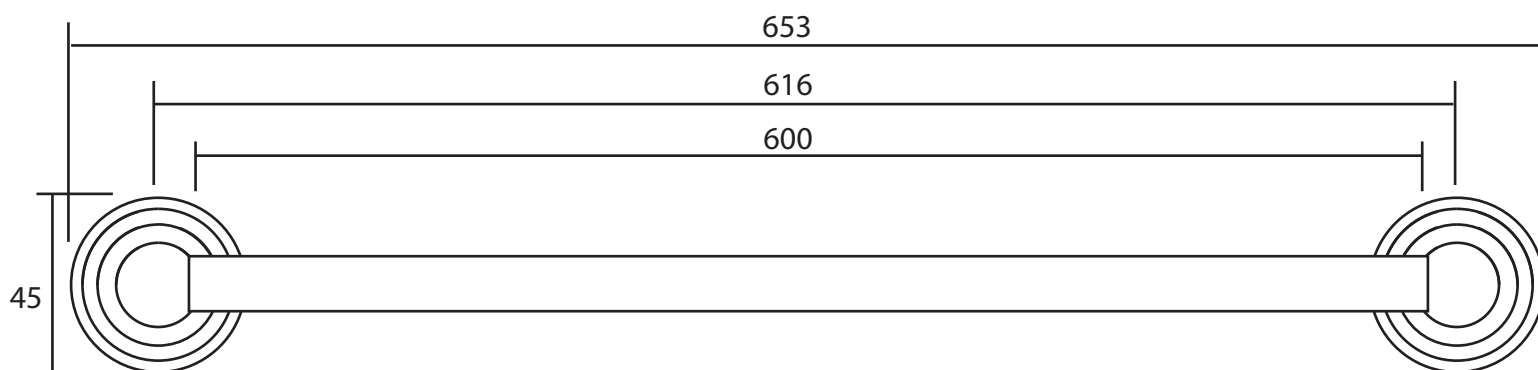

Accessories	
Richmond	Towel rail 653mm

We recommend that all products are purchased with the assistance of a specialist bathroom retailer and always installed by an experienced installer who is a member of a recognized association. All sizes quoted are nominal: items may vary by plus or minus 2% against the figures quoted. When planning installations where dimensions are critical, it is essential that the space allowed for individual items is physically checked. Imperial Bathrooms can not be held liable for any costs associated with items not fitting in any given area. The contents of this statement are based on information correct at the time of publication. We reserve the right to make alterations and changes in product characteristics, fixing, packaging, operation etc at any time without notice.