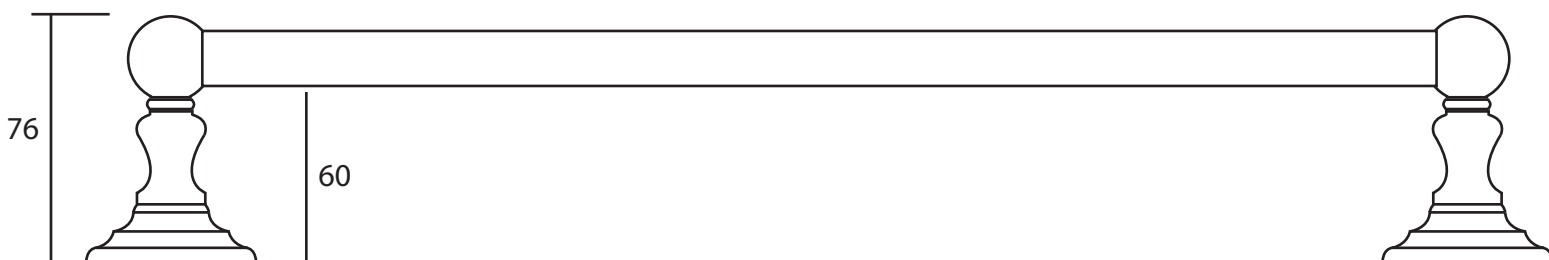

Accessories	
Richmond	Towel rail 653mm

We recommend that all products are purchased with the assistance of a specialist bathroom retailer and always installed by an experienced installer who is a member of a recognized association. All sizes quoted are nominal: items may vary by plus or minus 2% against the figures quoted. When planning installations where dimensions are critical, it is essential that the space allowed for individual items is physically checked. Imperial Bathrooms can not be held liable for any costs associated with items not fitting in any given area. The contents of this statement are based on information correct at the time of publication. We reserve the right to make alterations and changes in product characteristics, fixing, packaging, operation etc at any time without notice.