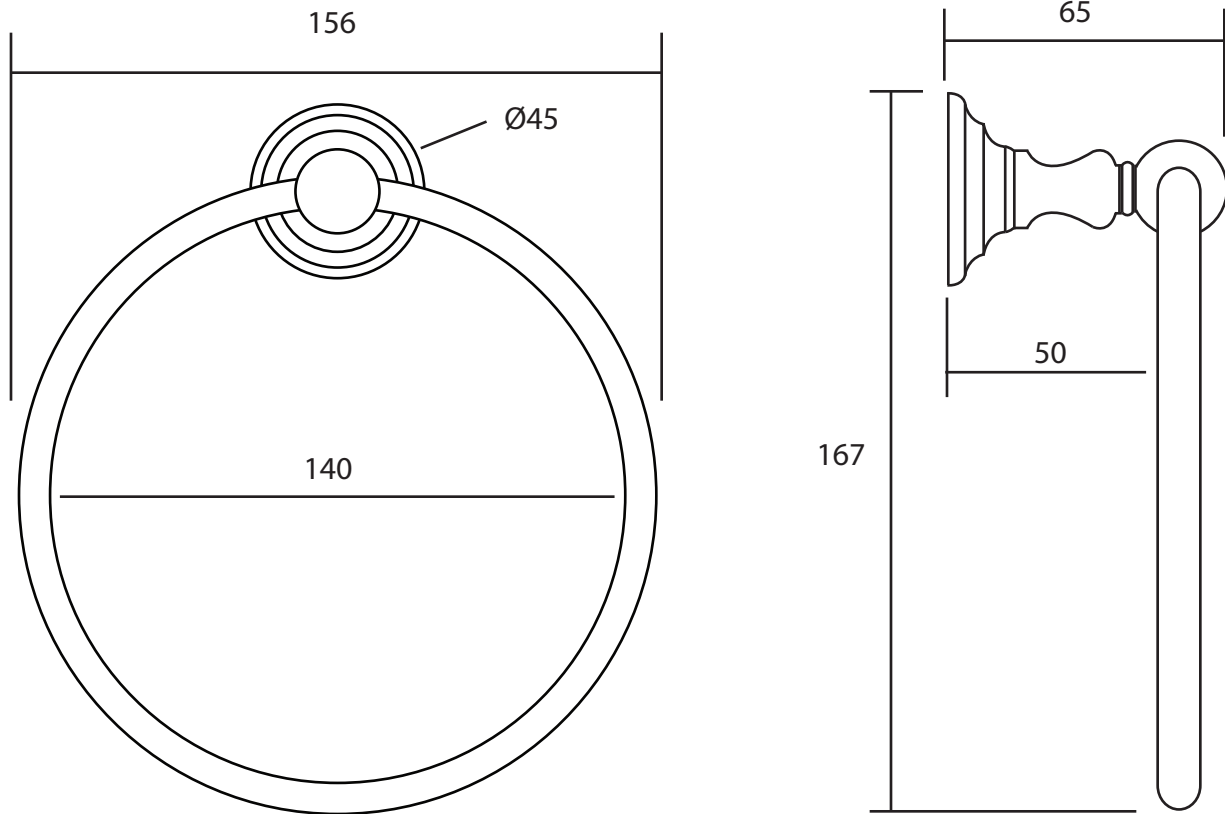

Accessories	
Richmond	Towel ring 160

We recommend that all products are purchased with the assistance of a specialist bathroom retailer and always installed by an experienced installer who is a member of a recognized association. All sizes quoted are nominal: items may vary by plus or minus 2% against the figures quoted. When planning installations where dimensions are critical, it is essential that the space allowed for individual items is physically checked. Imperial Bathrooms can not be held liable for any costs associated with items not fitting in any given area. The contents of this statement are based on information correct at the time of publication. We reserve the right to make alterations and changes in product characteristics, fixing, packaging, operation etc at any time without notice.