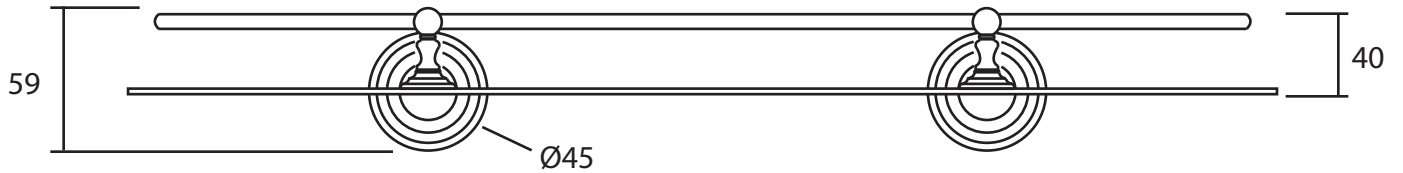

Accessories	
Richmond	Glass shelf

We recommend that all products are purchased with the assistance of a specialist bathroom retailer and always installed by an experienced installer who is a member of a recognized association. All sizes quoted are nominal: items may vary by plus or minus 2% against the figures quoted. When planning installations where dimensions are critical, it is essential that the space allowed for individual items is physically checked. Imperial Bathrooms can not be held liable for any costs associated with items not fitting in any given area. The contents of this statement are based on information correct at the time of publication. We reserve the right to make alterations and changes in product characteristics, fixing, packaging, operation etc at any time without notice.