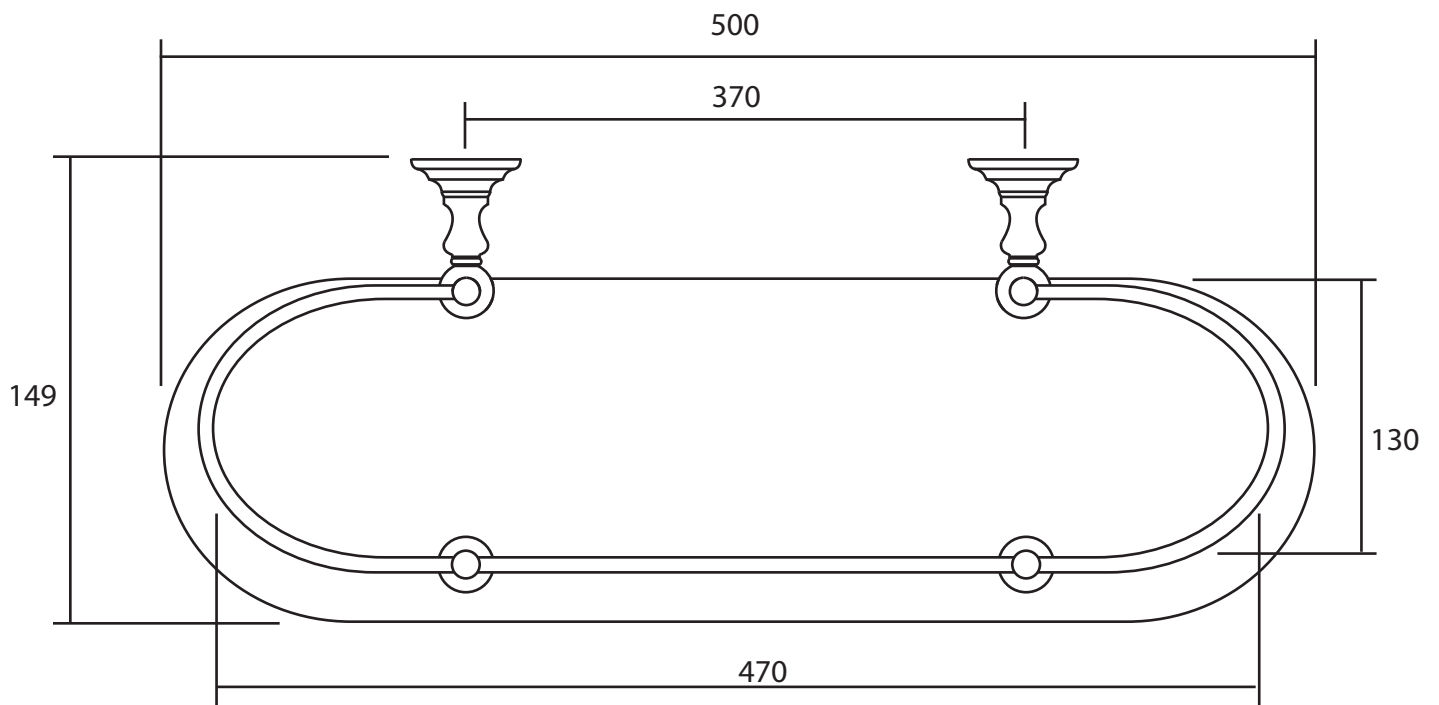

Accessories	
Richmond	Glass shelf

We recommend that all products are purchased with the assistance of a specialist bathroom retailer and always installed by an experienced installer who is a member of a recognized association. All sizes quoted are nominal: items may vary by plus or minus 2% against the figures quoted. When planning installations where dimensions are critical, it is essential that the space allowed for individual items is physically checked. Imperial Bathrooms can not be held liable for any costs associated with items not fitting in any given area. The contents of this statement are based on information correct at the time of publication. We reserve the right to make alterations and changes in product characteristics, fixing, packaging, operation etc at any time without notice.