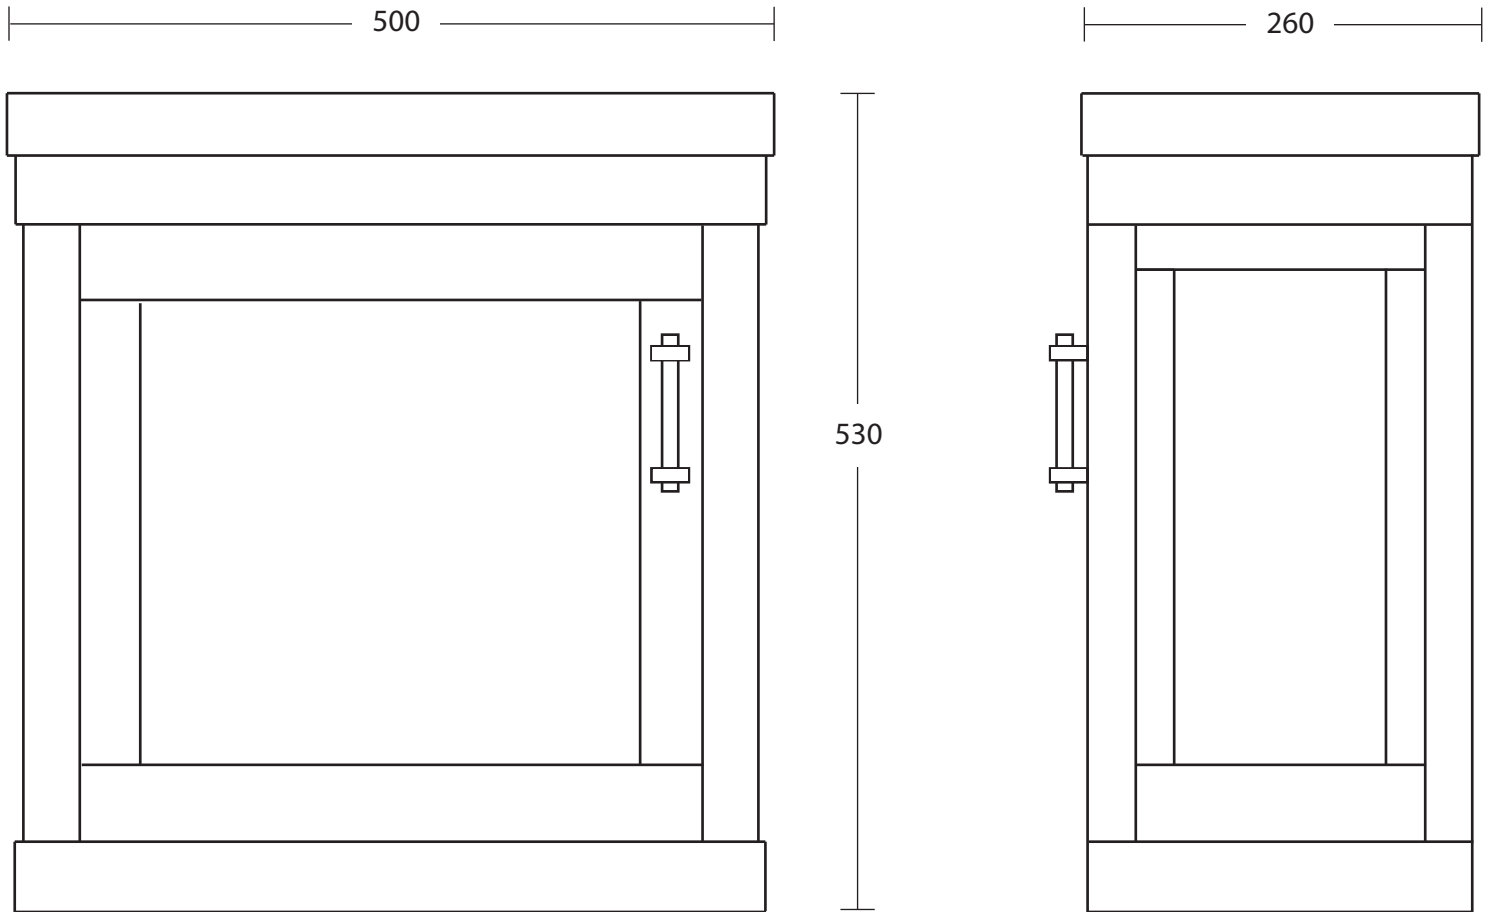

Furniture Collection	
Thurlestone	1 door cabinet

We recommend that all products are purchased with the assistance of a specialist bathroom retailer and always installed by an experienced installer who is a member of a recognized association. All sizes quoted are nominal: items may vary by plus or minus 2% against the figures quoted. When planning installations where dimensions are critical, it is essential that the space allowed for individual items is physically checked. Imperial Bathrooms can not be held liable for any costs associated with items not fitting in any given area. The contents of this statement are based on information correct at the time of publication. We reserve the right to make alterations and changes in product characteristics, fixing, packaging, operation etc at any time without notice.