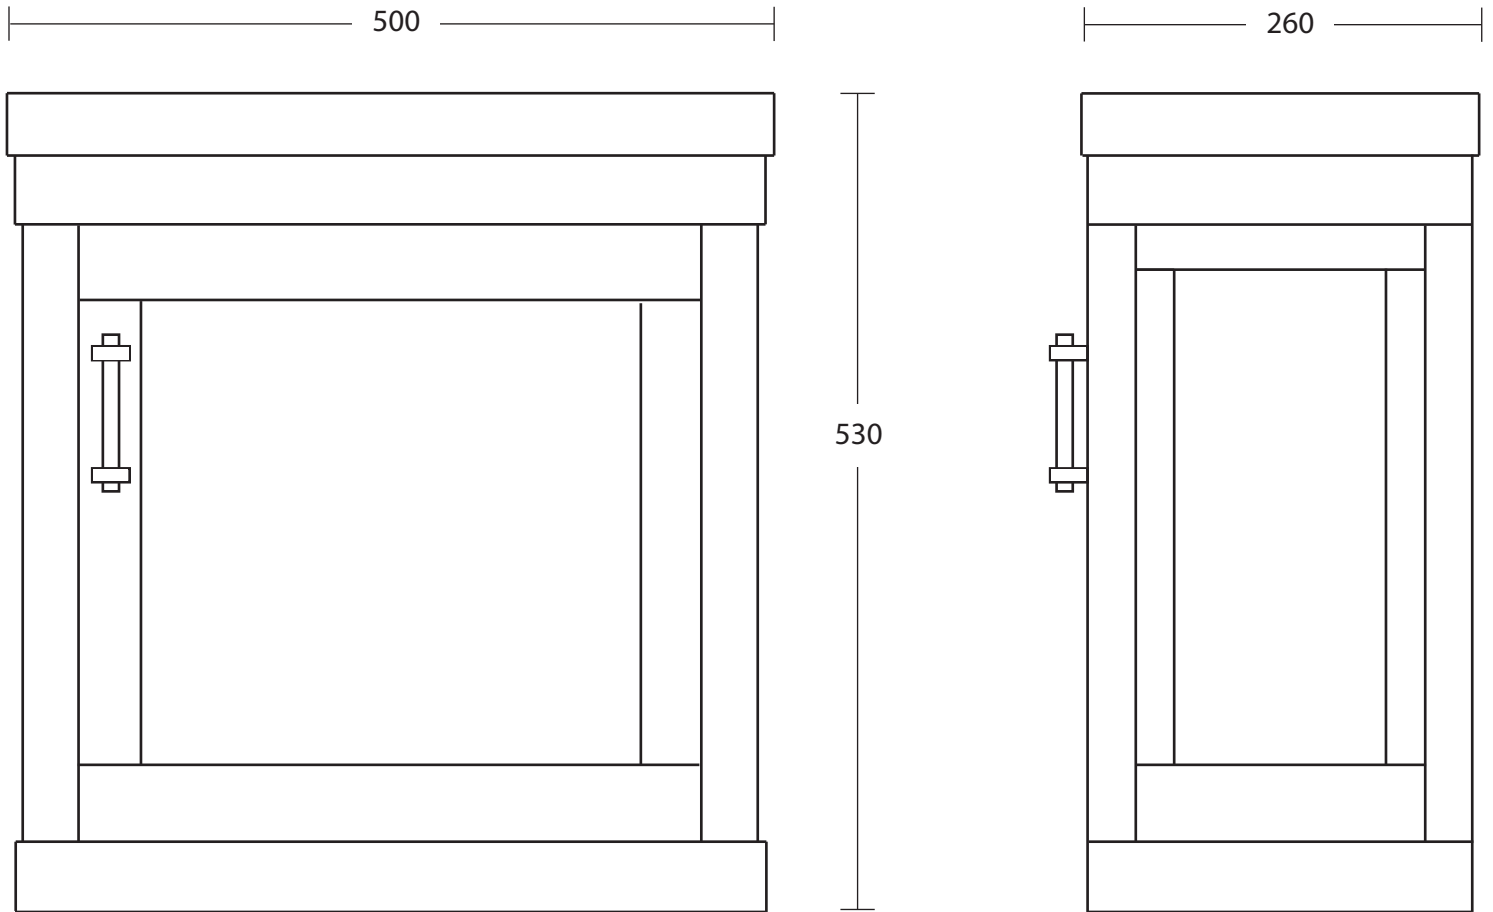

Furniture Collection

Thurlestone

R/H 1 door cabinet

We recommend that all products are purchased with the assistance of a specialist bathroom retailer and always installed by an experienced installer who is a member of a recognized association. All sizes quoted are nominal: items may vary by plus or minus 2% against the figures quoted. When planning installations where dimensions are critical, it is essential that the space allowed for individual items is physically checked. Imperial Bathrooms can not be held liable for any costs associated with items not fitting in any given area. The contents of this statement are based on information correct at the time of publication. We reserve the right to make alterations and changes in product characteristics, fixing, packaging, operation etc at any time without notice.