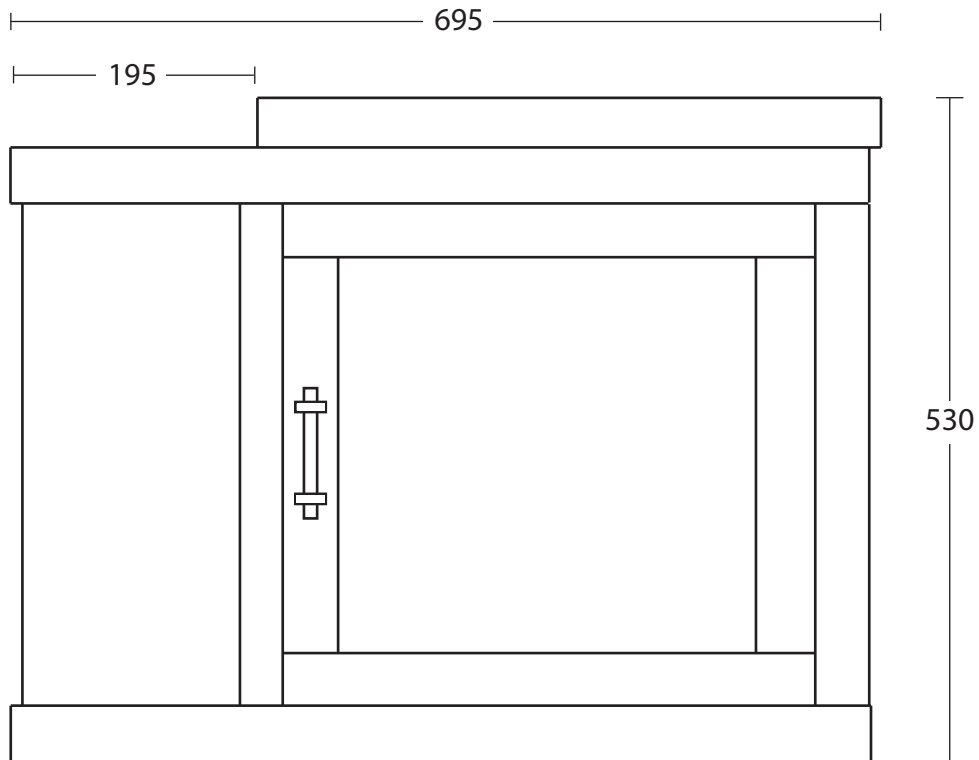

Furniture Collection	
Thurlestone	Cabinet with LH side shelves

We recommend that all products are purchased with the assistance of a specialist bathroom retailer and always installed by an experienced installer who is a member of a recognized association. All sizes quoted are nominal: items may vary by plus or minus 2% against the figures quoted. When planning installations where dimensions are critical, it is essential that the space allowed for individual items is physically checked. Imperial Bathrooms can not be held liable for any costs associated with items not fitting in any given area. The contents of this statement are based on information correct at the time of publication. We reserve the right to make alterations and changes in product characteristics, fixing, packaging, operation etc at any time without notice.