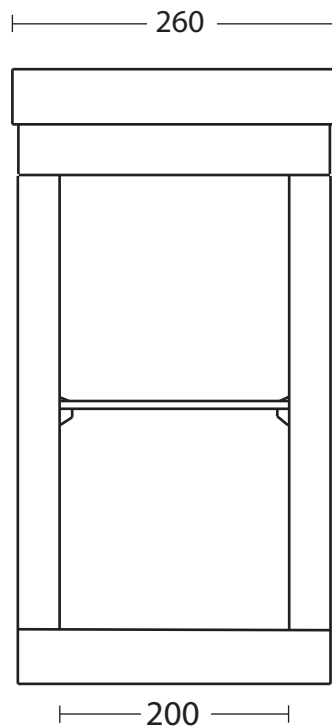

Furniture Collection	
Thurlestone	Cabinet with LH side shelves

We recommend that all products are purchased with the assistance of a specialist bathroom retailer and always installed by an experienced installer who is a member of a recognized association. All sizes quoted are nominal: items may vary by plus or minus 2% against the figures quoted. When planning installations where dimensions are critical, it is essential that the space allowed for individual items is physically checked. Imperial Bathrooms can not be held liable for any costs associated with items not fitting in any given area. The contents of this statement are based on information correct at the time of publication. We reserve the right to make alterations and changes in product characteristics, fixing, packaging, operation etc at any time without notice.