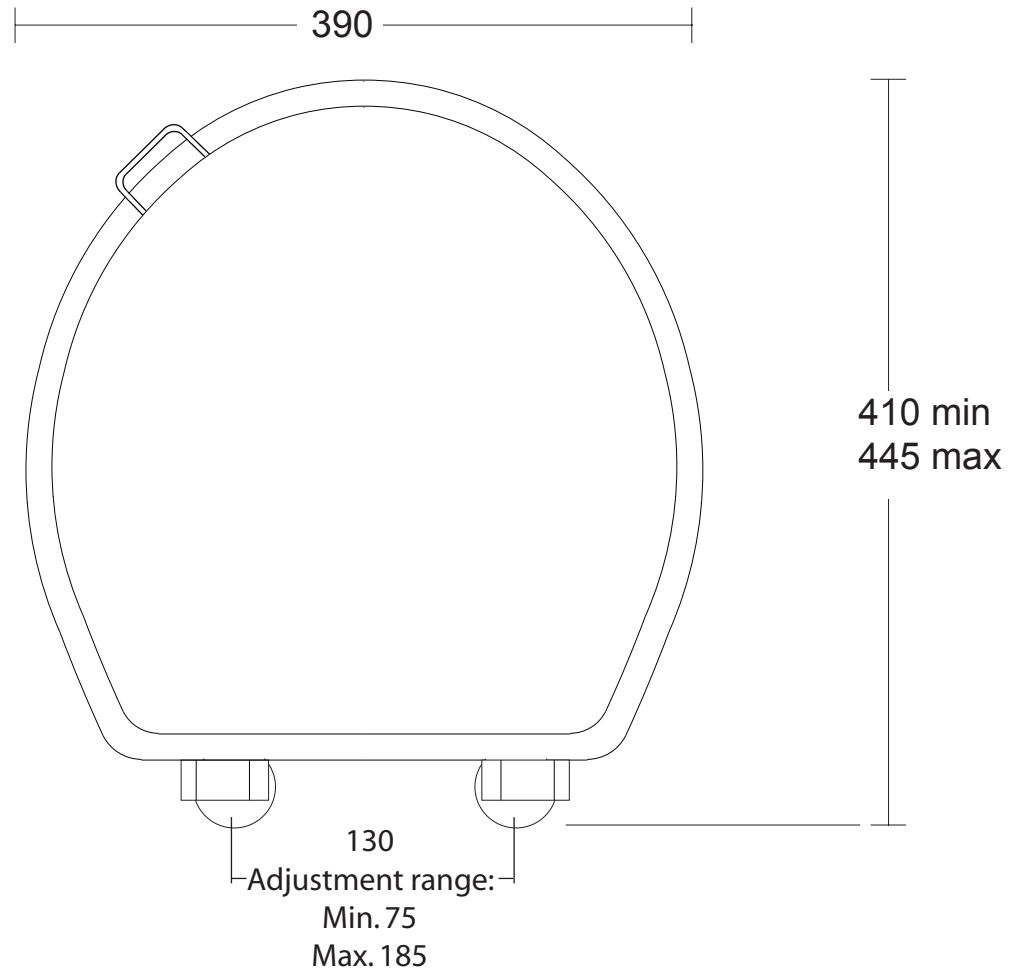

Toilet Seats	
Windsor	Soft Close

We recommend that all products are purchased with the assistance of a specialist bathroom retailer and always installed by an experienced installer who is a member of a recognized association. All sizes quoted are nominal: items may vary by plus or minus 2% against the figures quoted. When planning installations where dimensions are critical, it is essential that the space allowed for individual items is physically checked. Imperial Bathrooms can not be held liable for any costs associated with items not fitting in any given area. The contents of this statement are based on information correct at the time of publication. We reserve the right to make alterations and changes in product characteristics, fixing, packaging, operation etc at any time without notice.