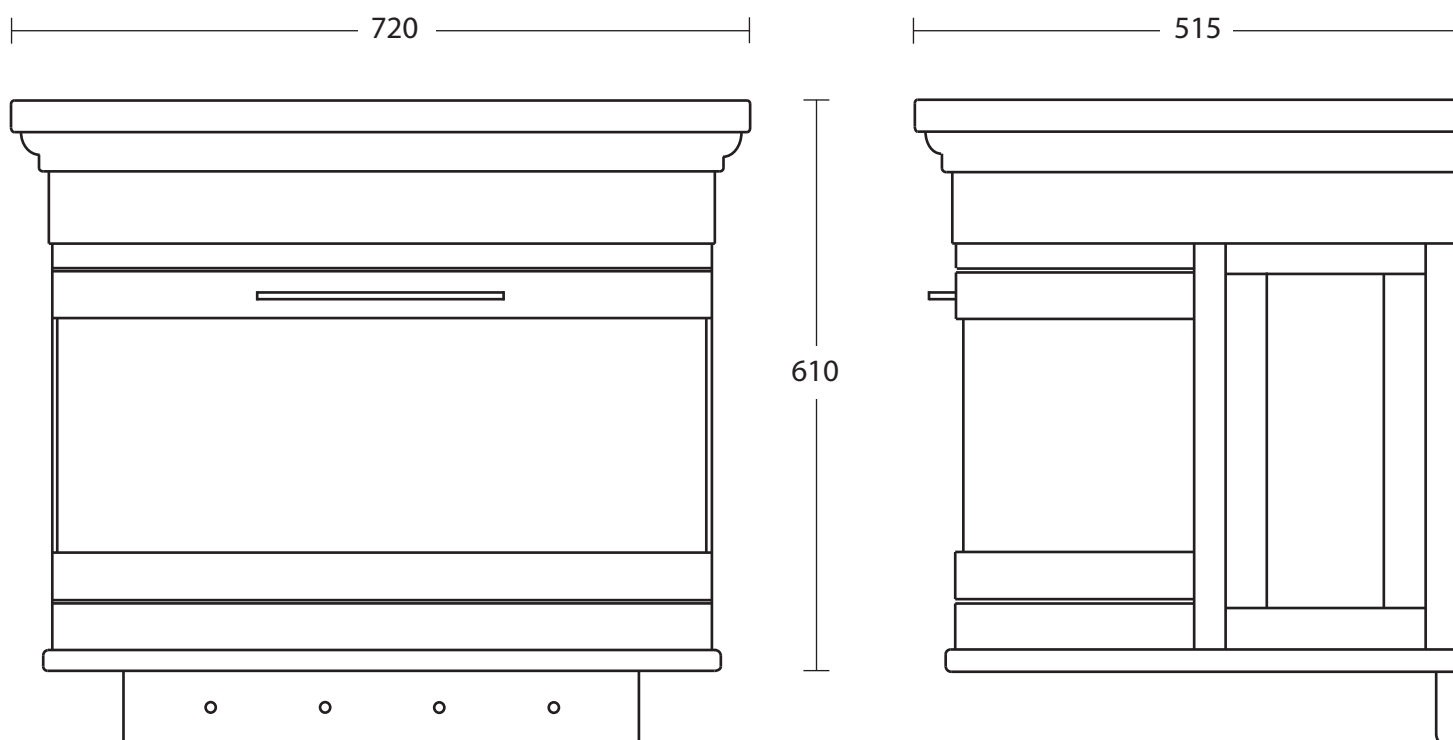

Furniture Collection

Carlyon/roseland

2 drawer wall hung vanity unit

We recommend that all products are purchased with the assistance of a specialist bathroom retailer and always installed by an experienced installer who is a member of a recognized association. All sizes quoted are nominal: items may vary by plus or minus 2% against the figures quoted. When planning installations where dimensions are critical, it is essential that the space allowed for individual items is physically checked. Imperial Bathrooms can not be held liable for any costs associated with items not fitting in any given area. The contents of this statement are based on information correct at the time of publication. We reserve the right to make alterations and changes in product characteristics, fixing, packaging, operation etc at any time without notice.