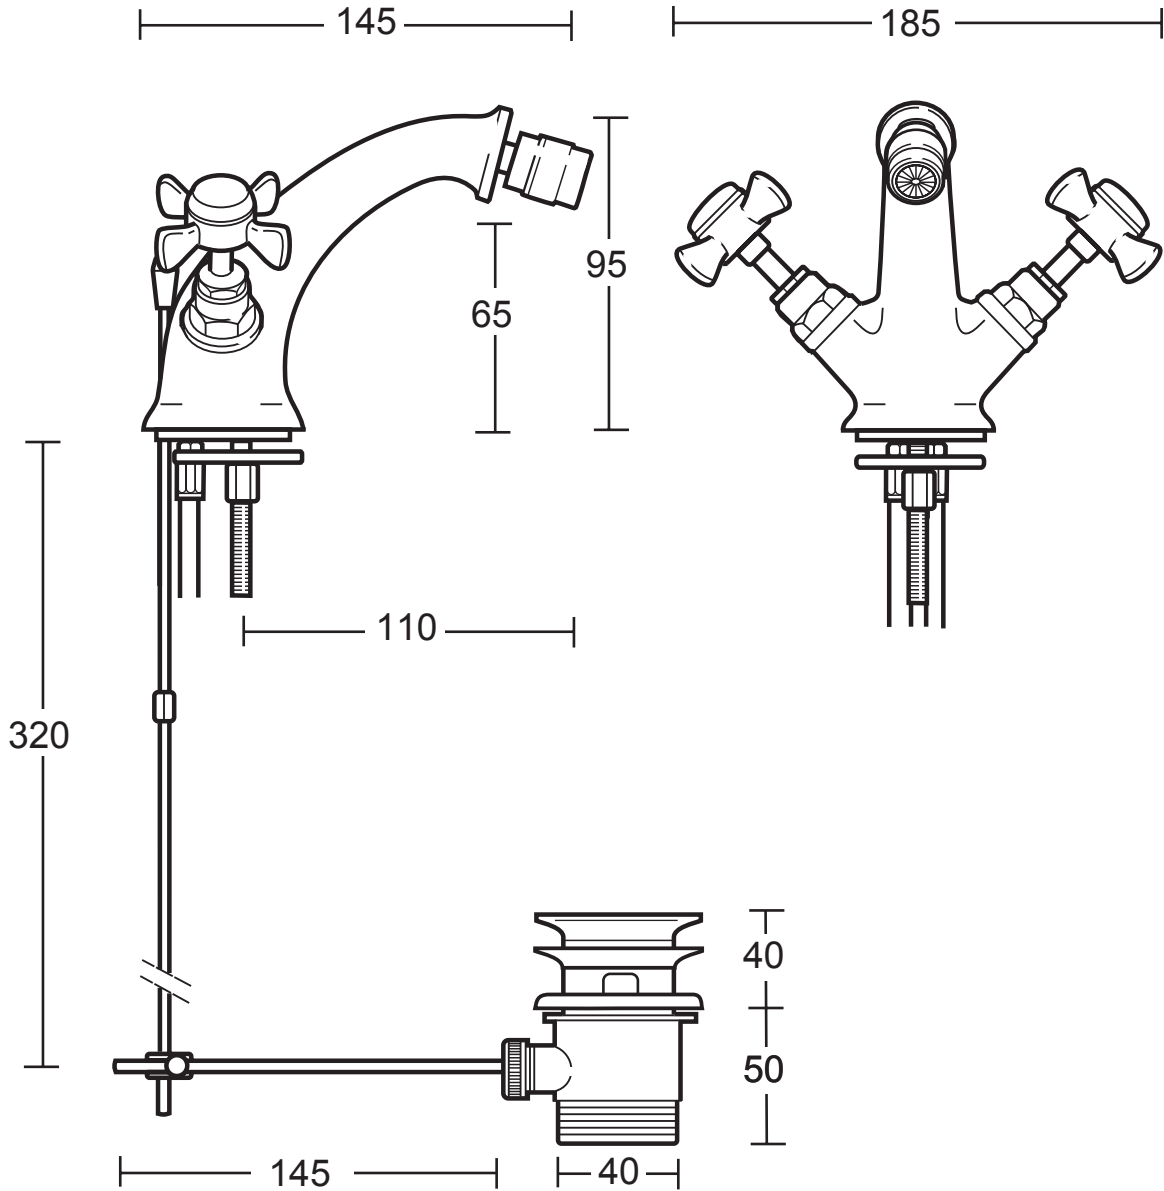

## Classical Brassware Collection

Edwardian	Monobloc bidet mixer
-----------	----------------------

We recommend that all products are purchased with the assistance of a specialist bathroom retailer and always installed by an experienced installer who is a member of a recognized association. All sizes quoted are nominal: items may vary by plus or minus 2% against the figures quoted. When planning installations where dimensions are critical, it is essential that the space allowed for individual items is physically checked. Imperial Bathrooms can not be held liable for any costs associated with items not fitting in any given area. The contents of this statement are based on information correct at the time of publication. We reserve the right to make alterations and changes in product characteristics, fixing, packaging, operation etc at any time without notice.