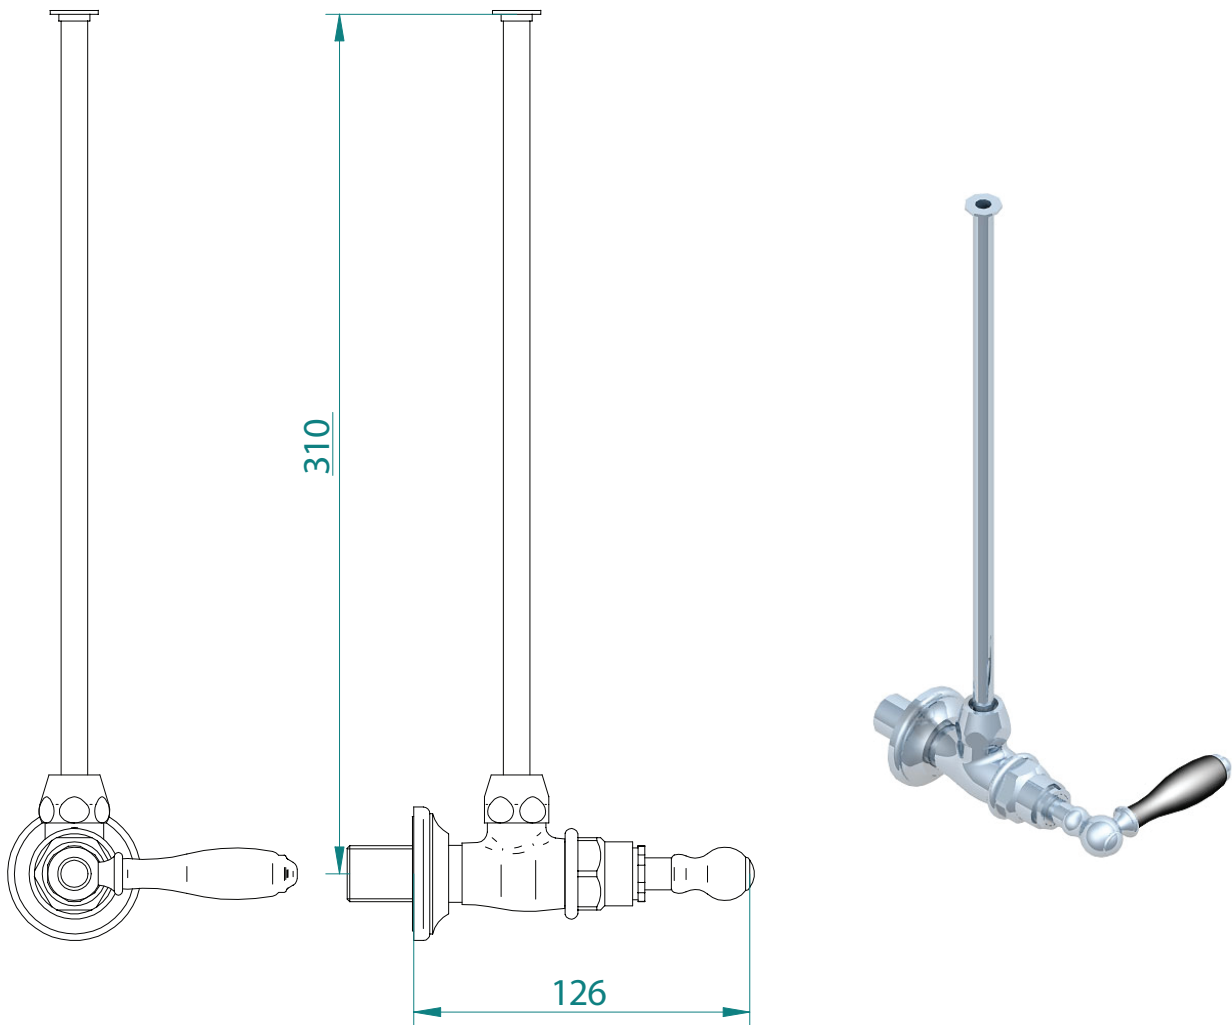

Classical Brassware Collection

Notte

Stopcock kit

All taps are High pressure / pumped systems

We recommend that all products are purchased with the assistance of a specialist bathroom retailer and always installed by an experienced installer who is a member of a recognized association. All sizes quoted are nominal: items may vary by plus or minus 2% against the figures quoted. When planning installations where dimensions are critical, it is essential that the space allowed for individual items is physically checked. Imperial Bathrooms can not be held liable for any costs associated with items not fitting in any given area. The contents of this statement are based on information correct at the time of publication. We reserve the right to make alterations and changes in product characteristics, fixing, packaging, operation etc at any time without notice.