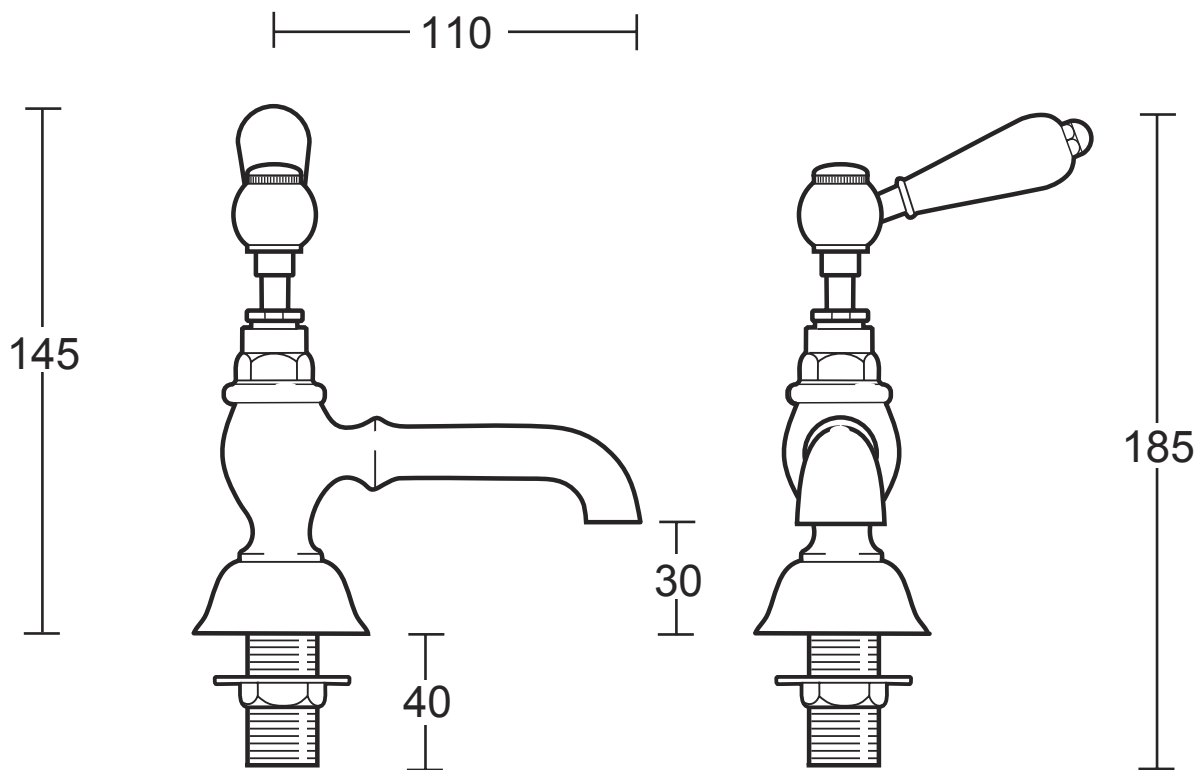

Classical Brassware Collection

Radcliffe

1/2" basin pillar taps

We recommend that all products are purchased with the assistance of a specialist bathroom retailer and always installed by an experienced installer who is a member of a recognized association. All sizes quoted are nominal: items may vary by plus or minus 2% against the figures quoted. When planning installations where dimensions are critical, it is essential that the space allowed for individual items is physically checked. Imperial Bathrooms can not be held liable for any costs associated with items not fitting in any given area. The contents of this statement are based on information correct at the time of publication. We reserve the right to make alterations and changes in product characteristics, fixing, packaging, operation etc at any time without notice.