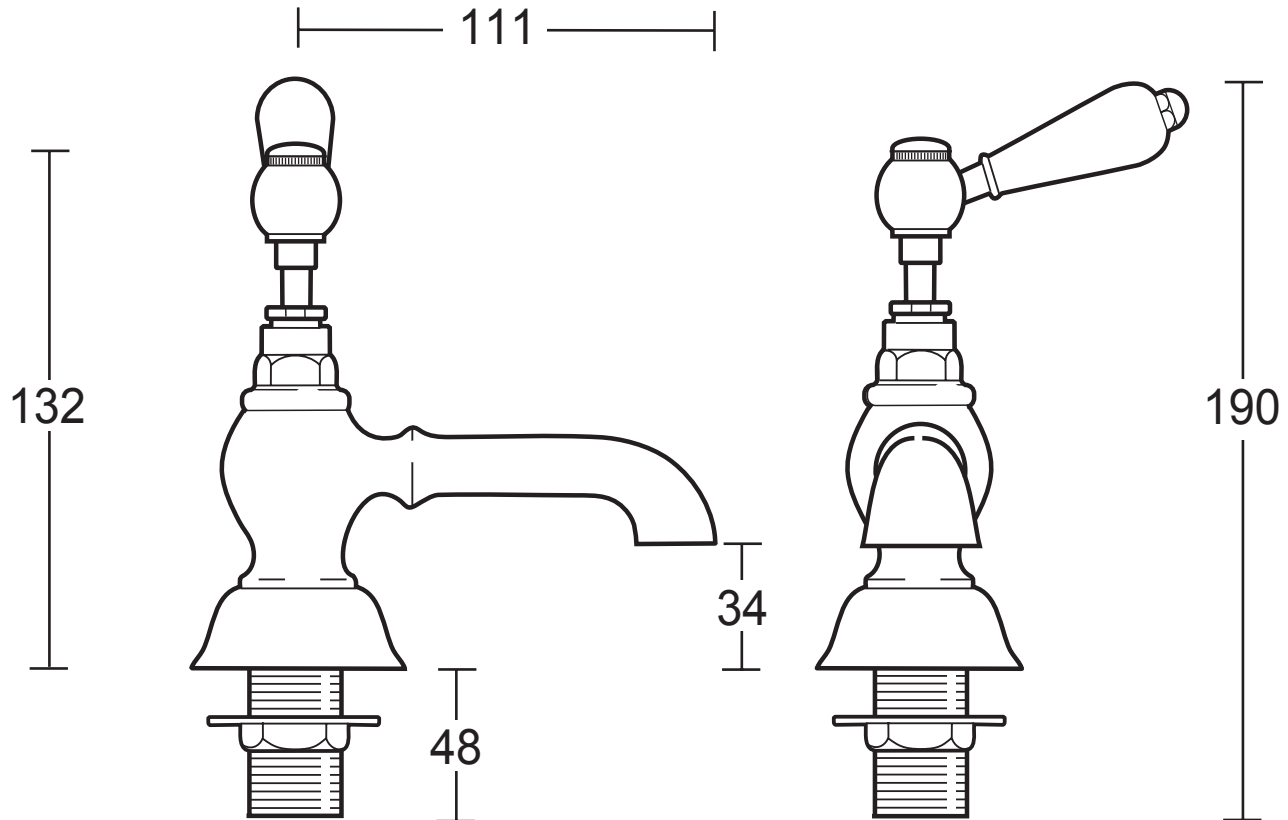

Classical Brassware Collection

Radcliffe

3/4" bath pillar taps

We recommend that all products are purchased with the assistance of a specialist bathroom retailer and always installed by an experienced installer who is a member of a recognized association. All sizes quoted are nominal: items may vary by plus or minus 2% against the figures quoted. When planning installations where dimensions are critical, it is essential that the space allowed for individual items is physically checked. Imperial Bathrooms can not be held liable for any costs associated with items not fitting in any given area. The contents of this statement are based on information correct at the time of publication. We reserve the right to make alterations and changes in product characteristics, fixing, packaging, operation etc at any time without notice.