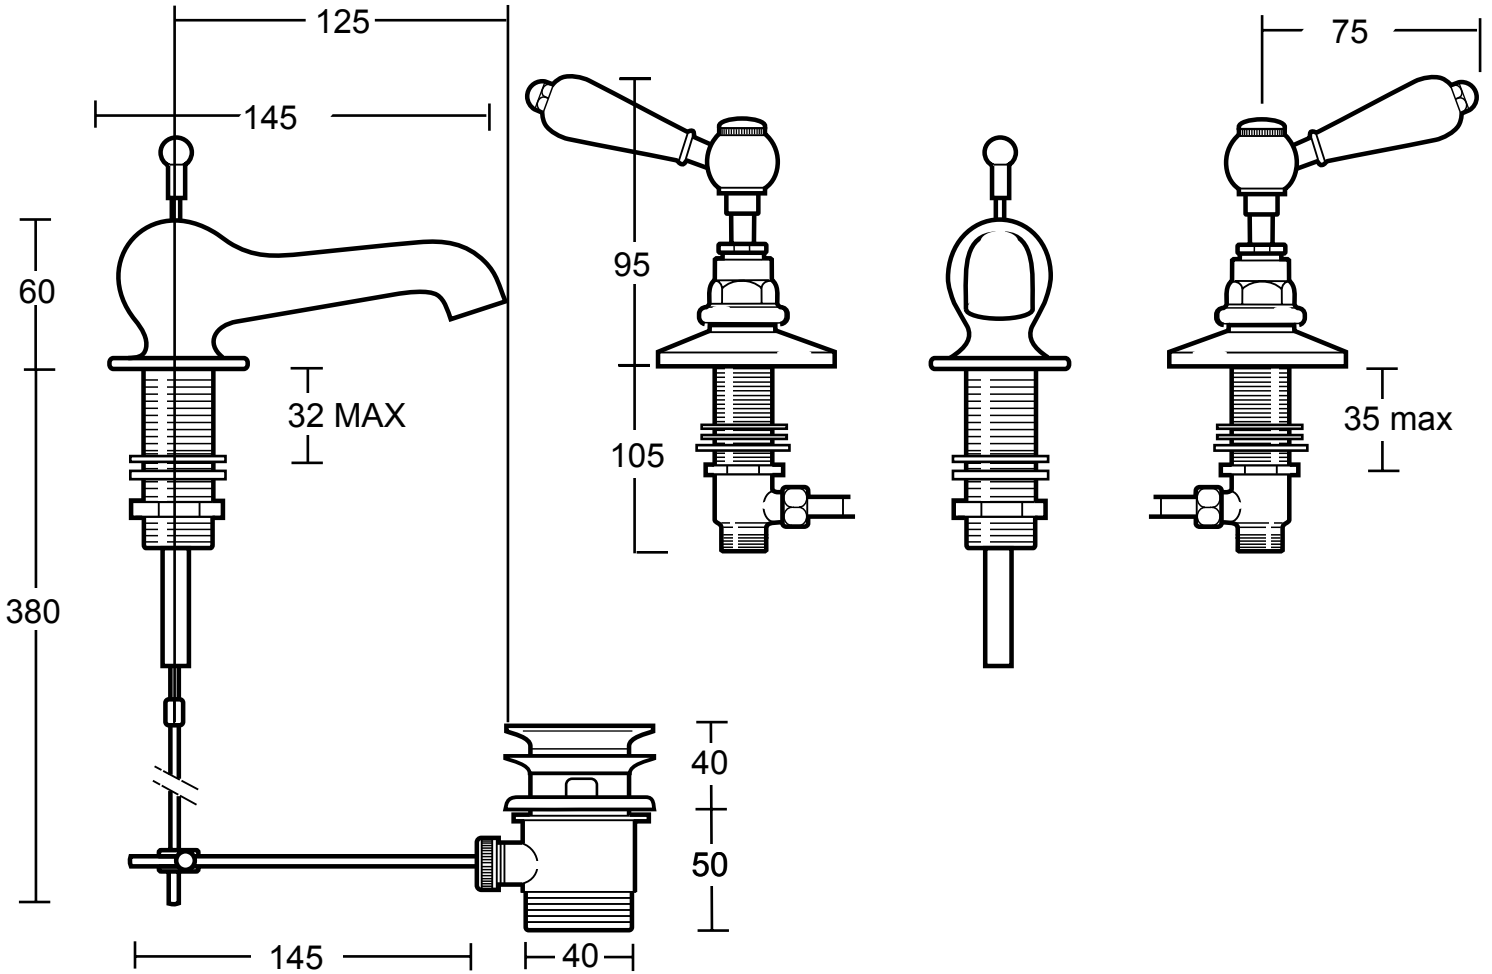

Classical Brassware Collection

| | |
|-----------|--------------------|
| Radcliffe | 3-hole basin mixer |
|-----------|--------------------|

We recommend that all products are purchased with the assistance of a specialist bathroom retailer and always installed by an experienced installer who is a member of a recognized association. All sizes quoted are nominal: items may vary by plus or minus 2% against the figures quoted. When planning installations where dimensions are critical, it is essential that the space allowed for individual items is physically checked. Imperial Bathrooms can not be held liable for any costs associated with items not fitting in any given area. The contents of this statement are based on information correct at the time of publication. We reserve the right to make alterations and changes in product characteristics, fixing, packaging, operation etc at any time without notice.