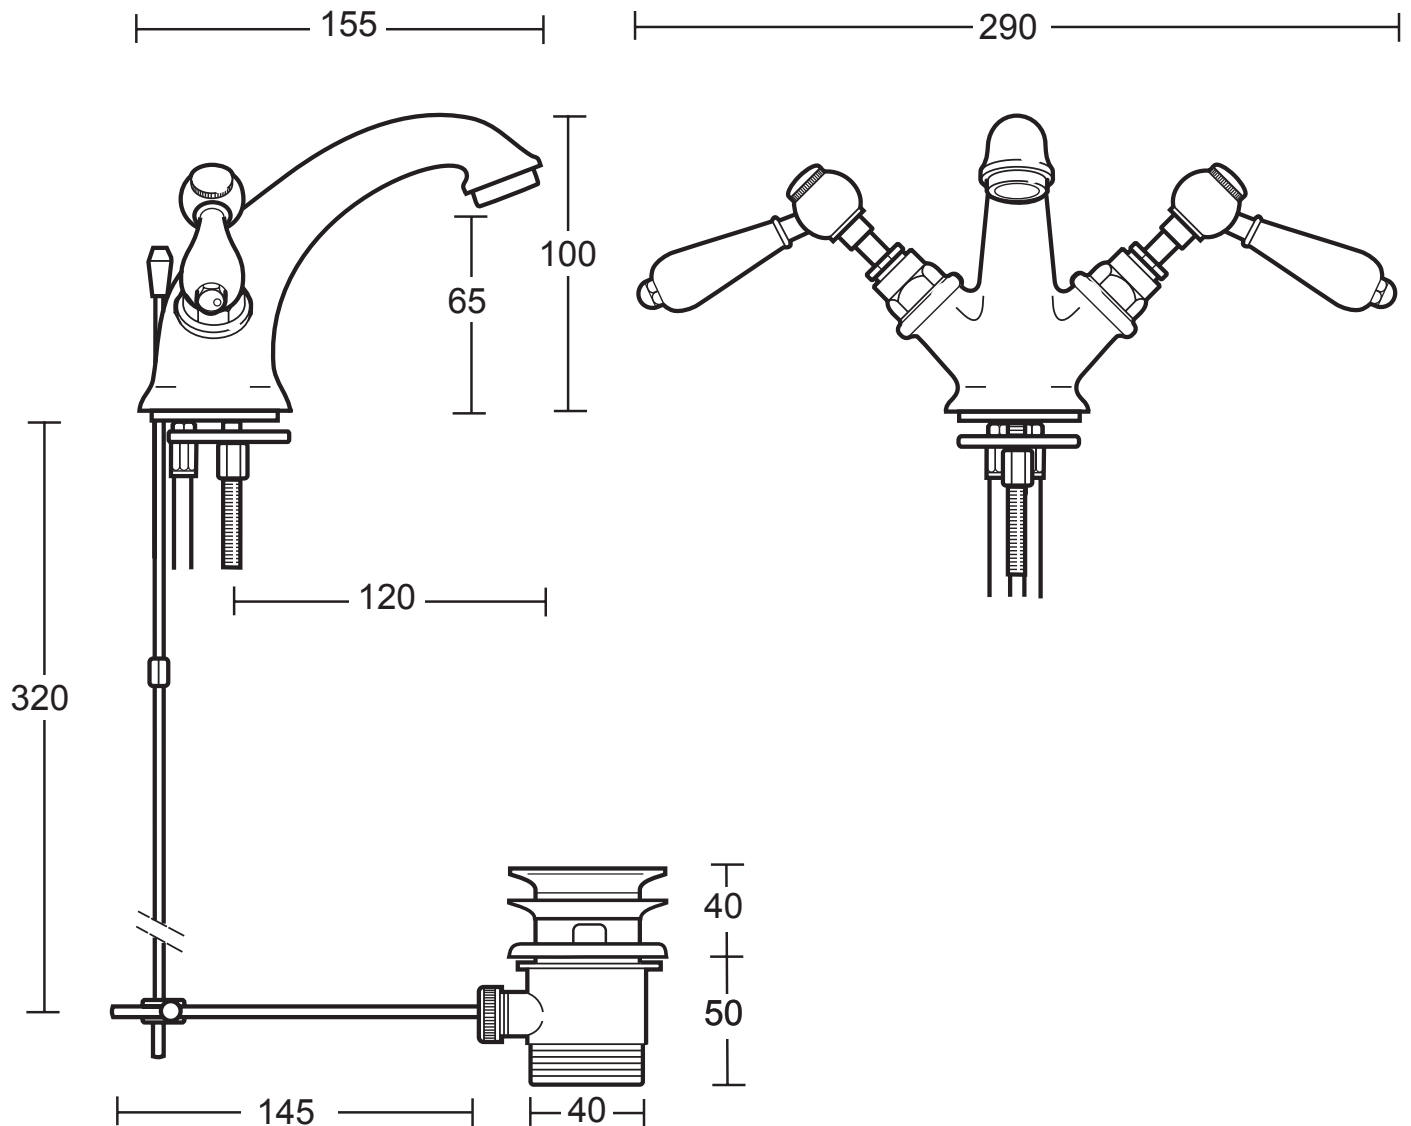

Classical Brassware Collection

Radcliffe

Monobloc basin mixer

We recommend that all products are purchased with the assistance of a specialist bathroom retailer and always installed by an experienced installer who is a member of a recognized association. All sizes quoted are nominal: items may vary by plus or minus 2% against the figures quoted. When planning installations where dimensions are critical, it is essential that the space allowed for individual items is physically checked. Imperial Bathrooms can not be held liable for any costs associated with items not fitting in any given area. The contents of this statement are based on information correct at the time of publication. We reserve the right to make alterations and changes in product characteristics, fixing, packaging, operation etc at any time without notice.