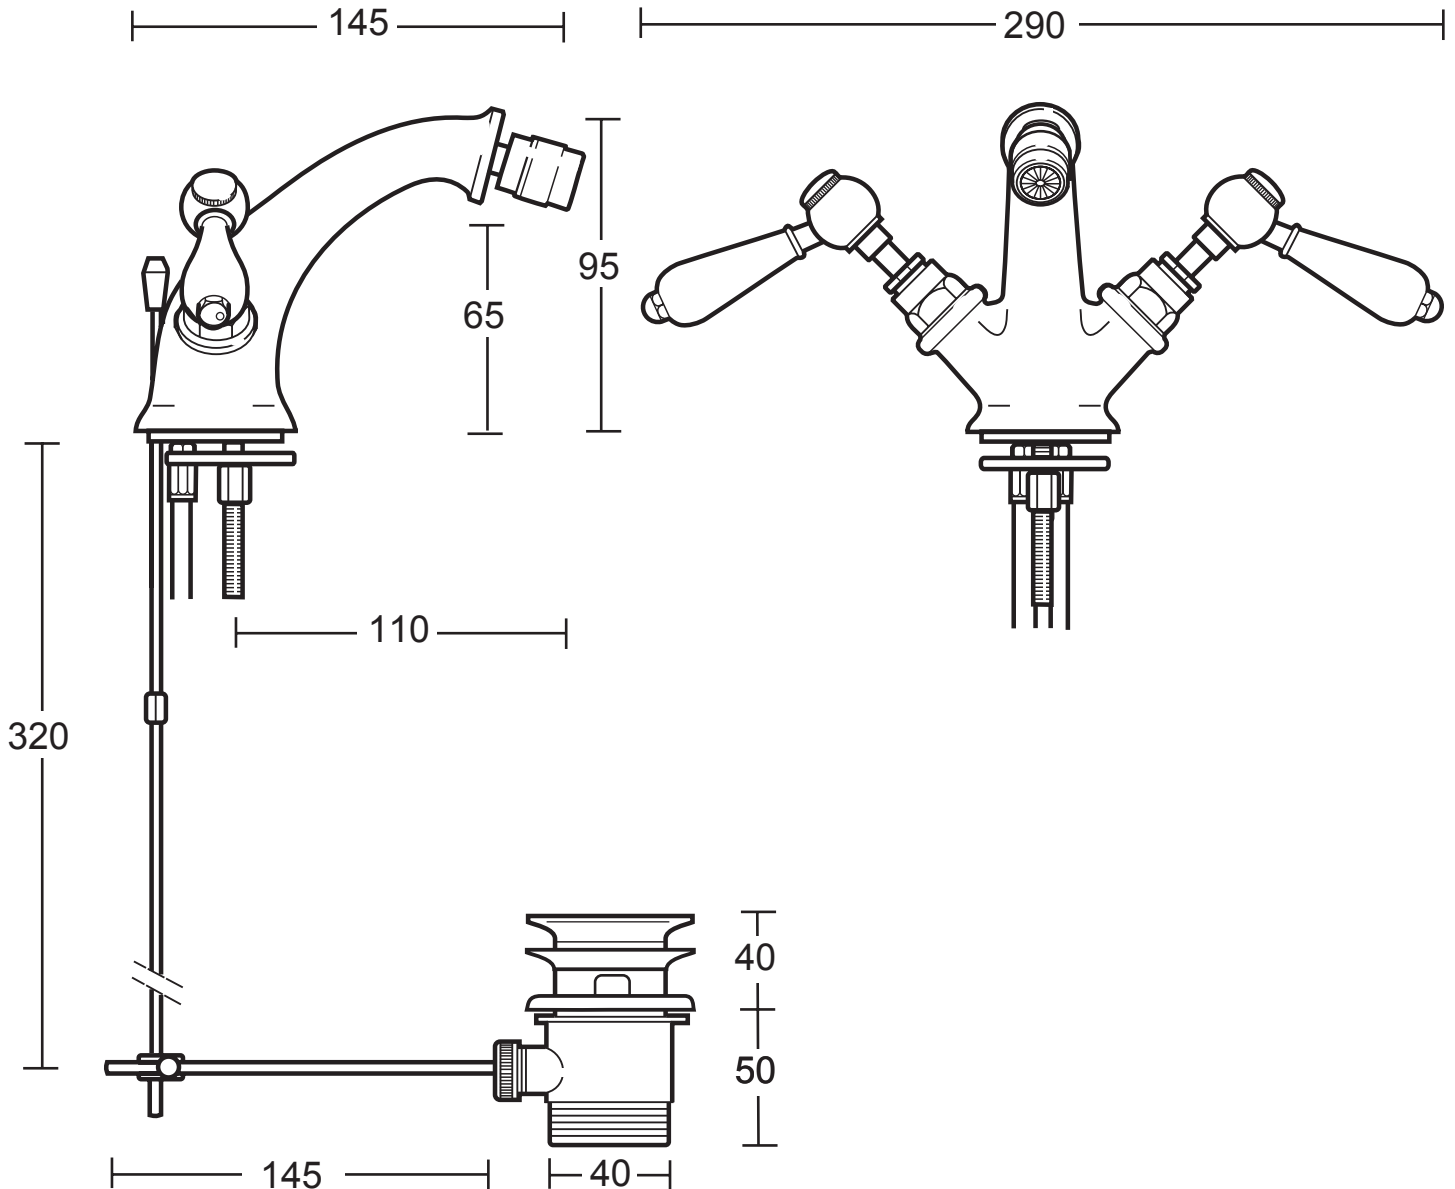

Classical Brassware Collection

Radcliffe

Monobloc bidet mixer

We recommend that all products are purchased with the assistance of a specialist bathroom retailer and always installed by an experienced installer who is a member of a recognized association. All sizes quoted are nominal: items may vary by plus or minus 2% against the figures quoted. When planning installations where dimensions are critical, it is essential that the space allowed for individual items is physically checked. Imperial Bathrooms can not be held liable for any costs associated with items not fitting in any given area. The contents of this statement are based on information correct at the time of publication. We reserve the right to make alterations and changes in product characteristics, fixing, packaging, operation etc at any time without notice.