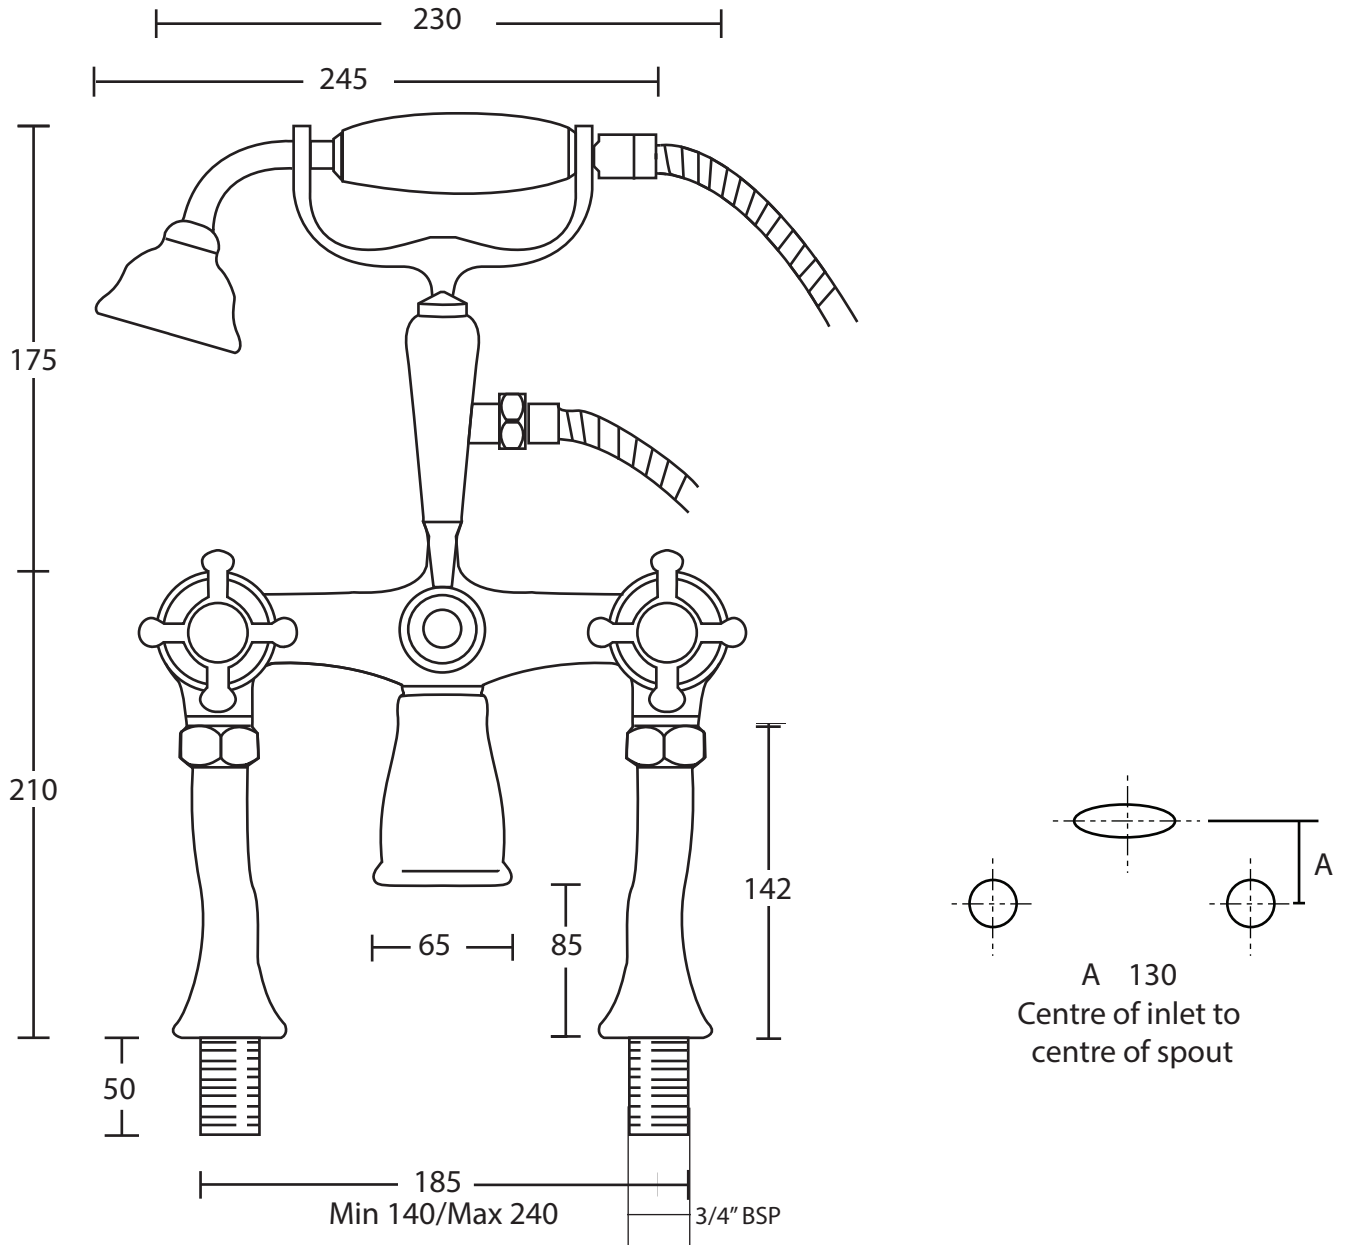

Classical Brassware Collection

Westminster	3/4" Bath shower mixer
-------------	------------------------

We recommend that all products are purchased with the assistance of a specialist bathroom retailer and always installed by an experienced installer who is a member of a recognized association. All sizes quoted are nominal: items may vary by plus or minus 2% against the figures quoted. When planning installations where dimensions are critical, it is essential that the space allowed for individual items is physically checked. Imperial Bathrooms can not be held liable for any costs associated with items not fitting in any given area. The contents of this statement are based on information correct at the time of publication. We reserve the right to make alterations and changes in product characteristics, fixing, packaging, operation etc at any time without notice.