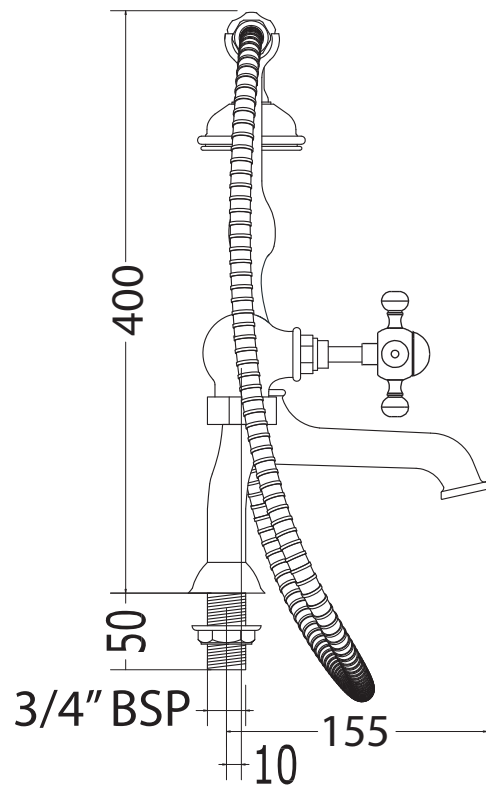

Classical Brassware Collection

Westminster

3/4" bath shower mixer deck mounted, complete with shower kit

We recommend that all products are purchased with the assistance of a specialist bathroom retailer and always installed by an experienced installer who is a member of a recognized association. All sizes quoted are nominal: items may vary by plus or minus 2% against the figures quoted. When planning installations where dimensions are critical, it is essential that the space allowed for individual items is physically checked. Imperial Bathrooms can not be held liable for any costs associated with items not fitting in any given area. The contents of this statement are based on information correct at the time of publication. We reserve the right to make alterations and changes in product characteristics, fixing, packaging, operation etc at any time without notice.