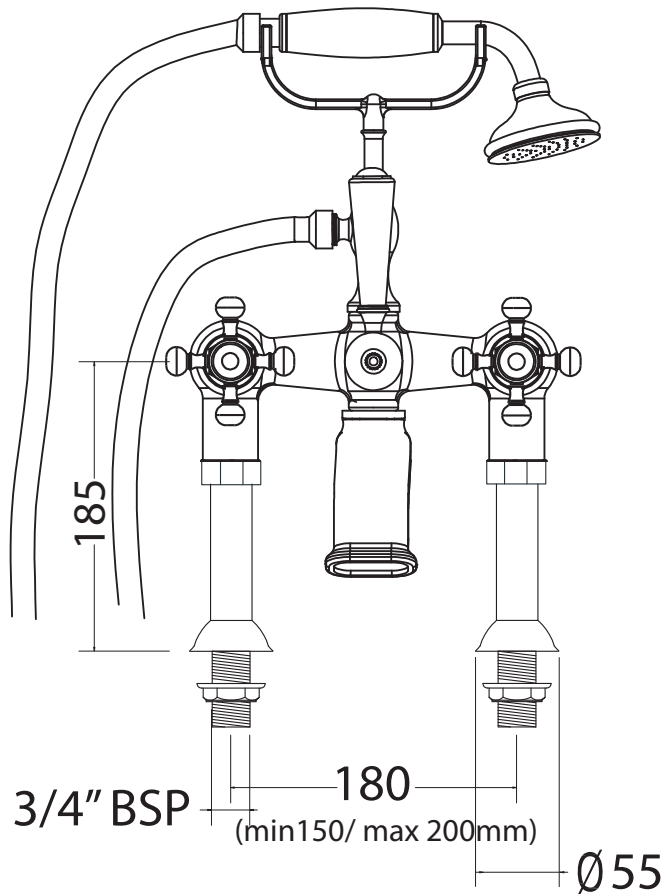

Classical Brassware Collection

Westminster

3/4" bath shower mixer deck mounted, complete with shower kit

We recommend that all products are purchased with the assistance of a specialist bathroom retailer and always installed by an experienced installer who is a member of a recognized association. All sizes quoted are nominal: items may vary by plus or minus 2% against the figures quoted. When planning installations where dimensions are critical, it is essential that the space allowed for individual items is physically checked. Imperial Bathrooms can not be held liable for any costs associated with items not fitting in any given area. The contents of this statement are based on information correct at the time of publication. We reserve the right to make alterations and changes in product characteristics, fixing, packaging, operation etc at any time without notice.